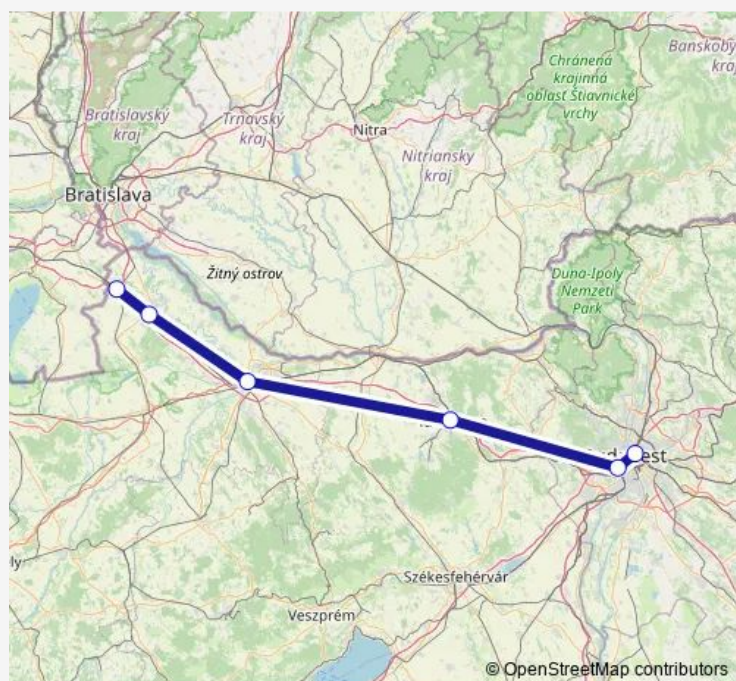

Mosonmagyaróvár

Hegyeshalom

### Route schedule

Budapest-Keleti — Hegyeshalom

Monday 07:40-15:40

Tuesday 07:40-15:40

Wednesday 07:40-15:40

Thursday 07:40-15:40

Friday 07:40-15:40

Saturday 07:40-15:40

### Route info

Direction: Budapest-Keleti

Stops: 6

Trip Duration: 1 hour 49 min

■ Rjx

BusMaps

**Direction**

Hegyeshalom — Budapest-Keleti

6 stops

[Open route schedule](#)

Hegyeshalom

Mosonmagyaróvár

Győr

Tatabánya

Budapest-Kelenföld

Budapest-Keleti