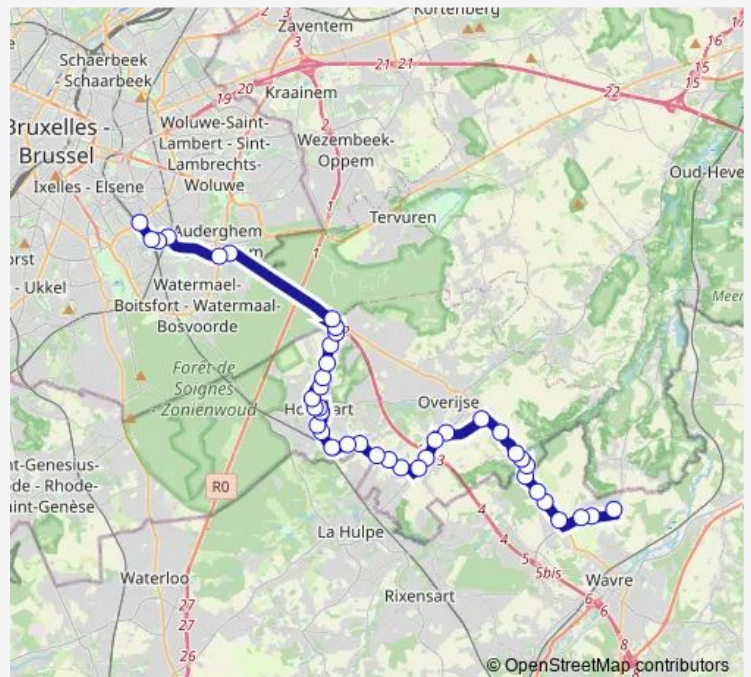

Overijse Bakenbos Linde

Overijse Koninginnelaan

Overijse Fé. Bergiersstraat

Route schedule

Elsene Etterbeek Station — Overijse Poelweg

Monday 04:45-23:45

Tuesday 04:45-23:45

Wednesday 04:45-23:45

Thursday 04:45-23:45

Friday 04:45-23:45

Saturday 21:46-23:46

Sunday 08:51-21:51

Route info

Direction: Elsene Etterbeek Station

Stops: 23

Trip Duration: 0 hour 37 min

R78 — Waver - Overijse - Hoeilaart - Etterbeek

Overijse Langeweg

Overijse Poelweg

Direction

Oudergem Delta — Overijse Poelweg

22 stops

[Open route schedule](#)

Oudergem Delta