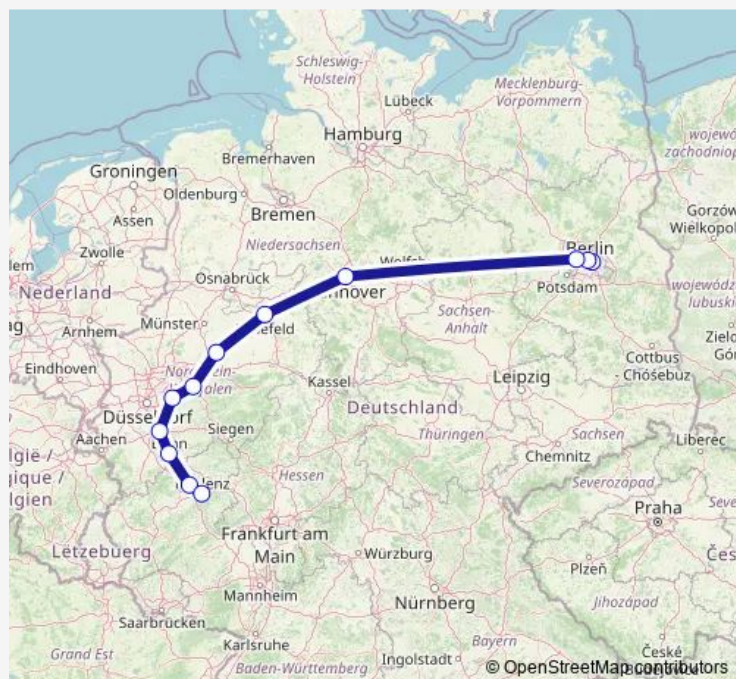

Rail ICE 552

[Go to website](#)

Direction

Berlin Ostbahnhof — Köln Hbf

10 stops

[Open route schedule](#)

Berlin Ostbahnhof

Berlin Hbf (tief)

Berlin-Spandau

Hannover Hbf

Bielefeld Hbf

Hamm(Westf)

Hagen Hbf

Wuppertal Hbf

Solingen Hbf

Köln Hbf

Route schedule

Berlin Ostbahnhof — Köln Hbf

Monday 18:09

Tuesday 18:09

Wednesday 18:09

Thursday 18:09

Friday 18:09

Saturday 18:09

Sunday 18:09

Route info

Direction: Berlin Ostbahnhof

Stops: 10

Trip Duration: 5 hour 6 min

ICE 552