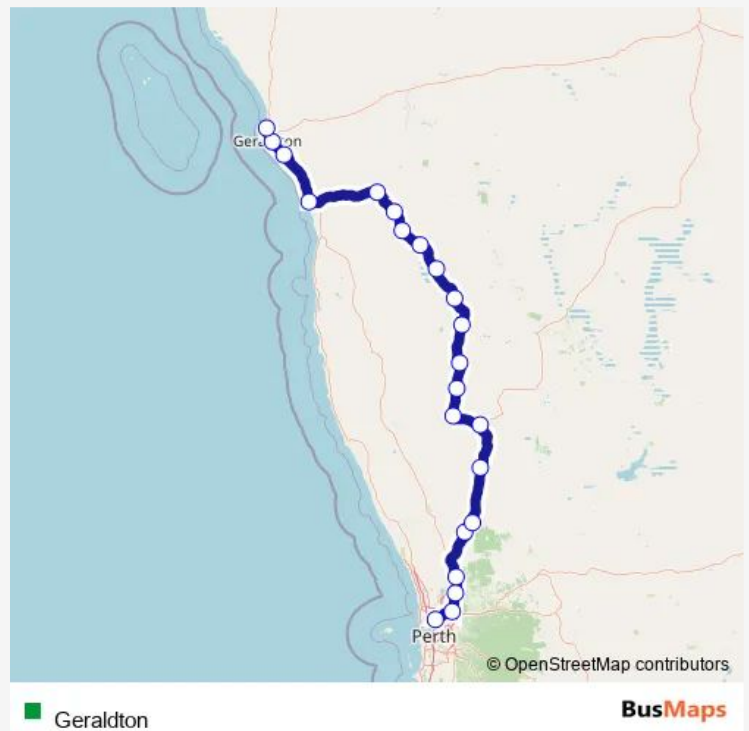

Direction

Transwa Bay Transwa East Perth — Transwa Bay Transwa Geraldton

22 stops

[Open route schedule](#)

- Transwa Bay Transwa East Perth
- Midland Stn Transwa Midland
- Great Northern Hwy Transwa Upper Swan
- Great Northern Hwy Transwa Bullsbrook
- Great Northern Hwy Transwa Bindoon
- Great Northern Hwy Transwa Bindoon Agricultural College
- Transwa Bay Transwa New Norcia
- Transwa Bay Transwa Walebing
- Transwa Bay Transwa Moora
- Midlands Rd Transwa Coomberdale
- George St Transwa Watheroo
- Transwa Bay Transwa Marchagee
- Poynton Pde Transwa Coorow
- Transwa Bay Transwa Carnamah
- Transwa Bay Transwa Three Springs
- Midlands Rd Transwa Arrino
- Midlands Rd Transwa Yandanooka
- Transwa Bay Transwa Mingenew
- Hunts Rd Transwa Dongara
- Brand Hwy Transwa Greenough
- Brand Hwy Transwa Cape Burney Turnoff

Route schedule

Transwa Bay Transwa East Perth — Transwa Bay Transwa Geraldton

Monday	—
Tuesday	09:30
Wednesday	—
Thursday	09:30
Friday	—
Saturday	09:30
Sunday	11:45

Route info

Direction: Transwa Bay Transwa East Perth

Stops: 22

Trip Duration: 7 hour 0 min

Direction

Jeffrey Browne Wy Transwa Kalbarri — Transwa Bay
Transwa East Perth Set-Down

27 stops

[Open route schedule](#)

Jeffrey Browne Wy Transwa Kalbarri

Ajana-Kalbarri Rd Transwa Ajana

Saturday 07:10

Sunday 11:45

Route info

Direction: Jeffrey Browne Wy Transwa Kalbarri

Stops: 27

Trip Duration: 9 hour 35 min

Great Northern Hwy Transwa Upper Swan

Midland Stn Transwa Midland