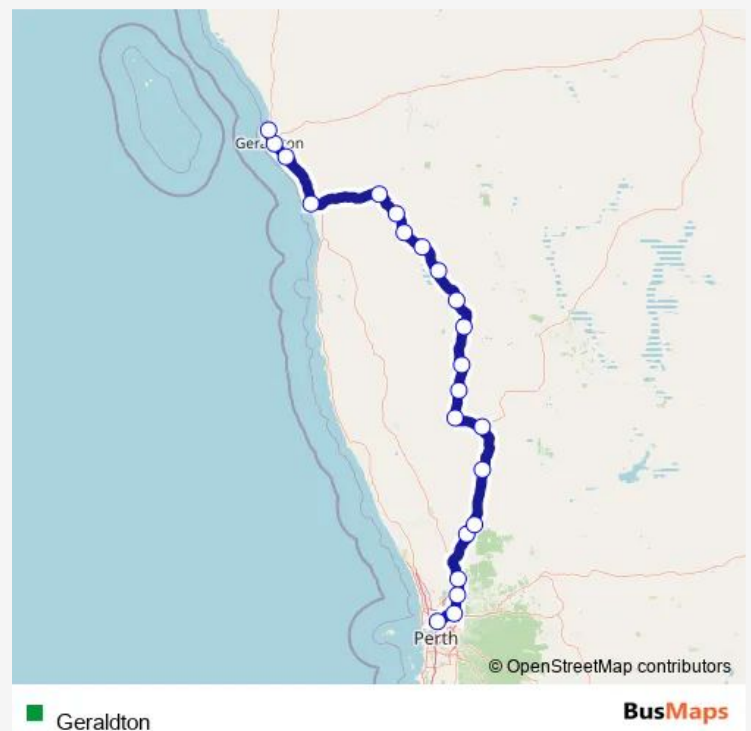

### Direction

Transwa Bay Transwa East Perth — Transwa Bay Transwa Geraldton

22 stops

[Open route schedule](#)

- Transwa Bay Transwa East Perth
- Midland Stn Transwa Midland
- Great Northern Hwy Transwa Upper Swan
- Great Northern Hwy Transwa Bullsbrook
- Great Northern Hwy Transwa Bindoon
- Great Northern Hwy Transwa Bindoon Agricultural College
- Transwa Bay Transwa New Norcia
- Transwa Bay Transwa Walebing
- Transwa Bay Transwa Moora
- Midlands Rd Transwa Coomberdale
- George St Transwa Watheroo
- Transwa Bay Transwa Marchagee
- Poynton Pde Transwa Coorow
- Transwa Bay Transwa Carnamah
- Transwa Bay Transwa Three Springs
- Midlands Rd Transwa Arrino
- Midlands Rd Transwa Yandanooka
- Transwa Bay Transwa Mingenew
- Hunts Rd Transwa Dongara
- Brand Hwy Transwa Greenough
- Brand Hwy Transwa Cape Burney Turnoff

### Route schedule

Transwa Bay Transwa East Perth — Transwa Bay Transwa Geraldton

Monday	—
Tuesday	09:30
Wednesday	—
Thursday	09:30
Friday	—
Saturday	09:30
Sunday	11:45

### Route info

Direction: Transwa Bay Transwa East Perth

Stops: 22

Trip Duration: 7 hour 0 min

## Direction

Jeffrey Browne Wy Transwa Kalbarri — Transwa Bay  
Transwa East Perth Set-Down

27 stops

[Open route schedule](#)

Jeffrey Browne Wy Transwa Kalbarri

Ajana-Kalbarri Rd Transwa Ajana

Transwa Bay Transwa Binnu