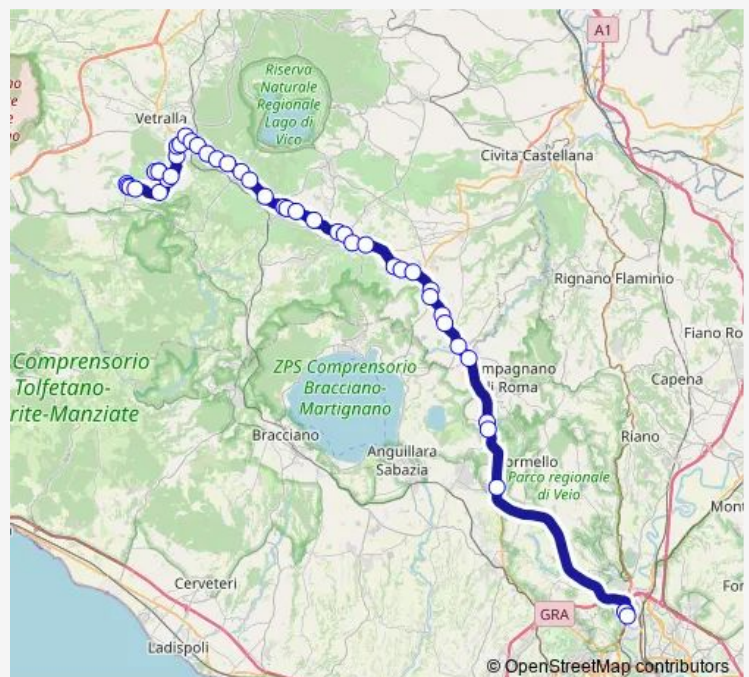

Saturday 15:15

Sunday —

Route info

Direction: Blera | Piazza Giovanni Xxiii # f1548

Stops: 45

Trip Duration: 1 hour 20 min

Blera - Roma Saxa Rubra # BI29a

Capranica | Via Cassia Viale Vigne # f1585