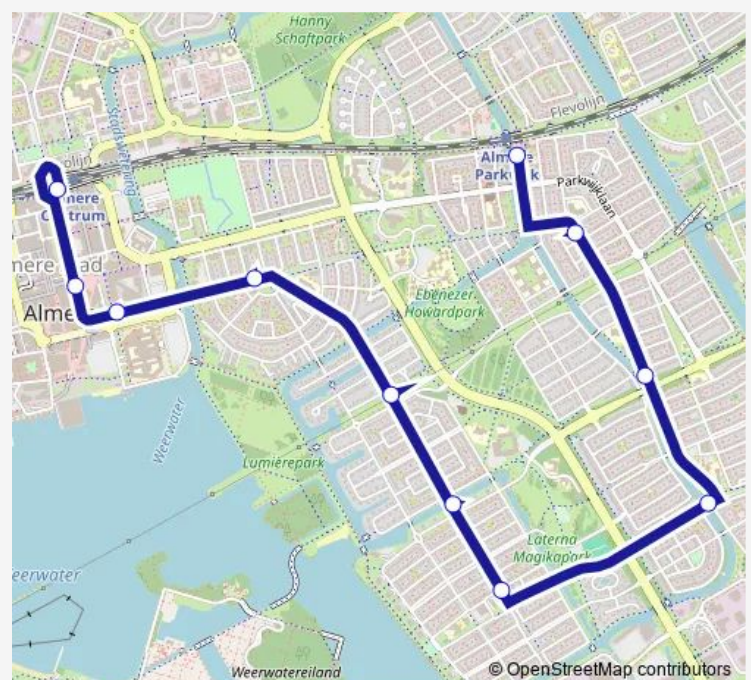

Almere Stad, Station Parkwijk

Route schedule

Almere Stad, Station Centrum — Almere Stad, Station Parkwijk

Monday 05:03-02:35⁺¹

Tuesday 05:03-01:34⁺¹

Wednesday 05:03-01:34⁺¹

Thursday 05:03-02:35⁺¹

Friday 05:03-01:34⁺¹

Saturday 05:10-02:35⁺¹

Sunday 05:03-01:32⁺¹

Route info

Direction: Almere Stad, Station Centrum

Stops: 11

Trip Duration: 0 hour 13 min

Direction

Almere Stad, Station Parkwijk — Almere Stad, Station Centrum

11 stops

[Open route schedule](#)

Almere Stad, Station Parkwijk

Almere Stad, Parkwijk Midden

Almere Stad, Parkwijk Zuid

Almere Stad, Danswijk

Almere Stad, Walt Disneyplantsoen

Almere Stad, Bunuellaan

Monday	04:43-02:20 ⁺¹
Tuesday	04:43-01:20 ⁺¹
Wednesday	04:43-01:20 ⁺¹
Thursday	04:43-02:20 ⁺¹
Friday	04:43-01:20 ⁺¹
Saturday	04:46-02:20 ⁺¹
Sunday	04:47-01:18 ⁺¹

Route info

Direction: Almere Stad, Station Parkwijk