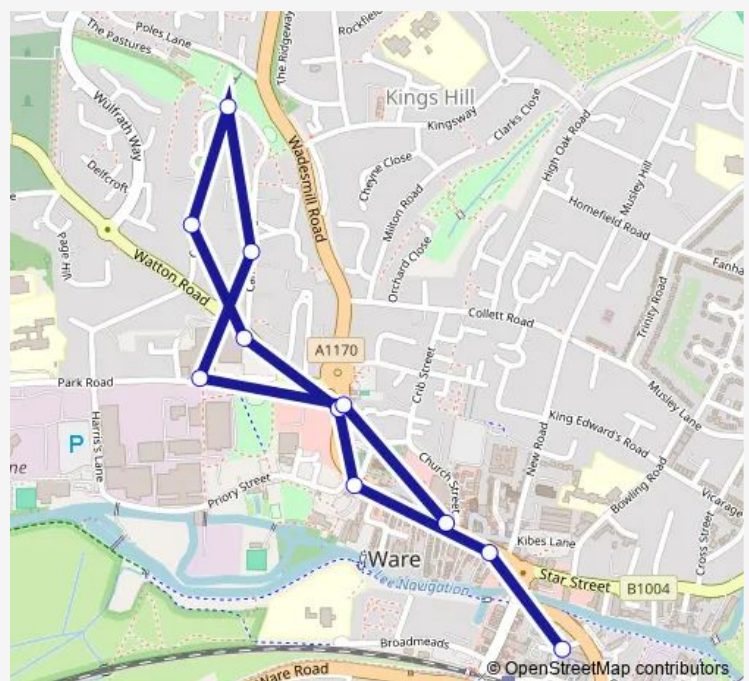

## Bus M5 Ware: Railway Station - Lower Bourne Gardens (Circular)

[Go to website](#)

### Direction

Ware Railway Station — Old Town Hall

11 stops

[Open route schedule](#)

Ware Railway Station

Old Town Hall

The Priory

Watton Road

### Route schedule

Ware Railway Station — Old Town Hall

Monday	11:20-13:30
Tuesday	11:20-13:30
Wednesday	11:20-13:30
Thursday	11:20-13:30
Friday	11:20-13:30
Saturday	11:20-13:30
Sunday	—

### Route info

Direction: Ware Railway Station

Stops: 11

Trip Duration: 0 hour 12 min

■ M5 — Ware: Railway Station - Lower Bourne Gardens (Circular)

M5 Bus time schedules and route maps are available in an offline PDF at [busmaps.com](https://busmaps.com). Use the [busmaps.com](https://busmaps.com) website to see live bus times, train schedule or subway schedule, and step-by-step directions for all public transit in Hertford