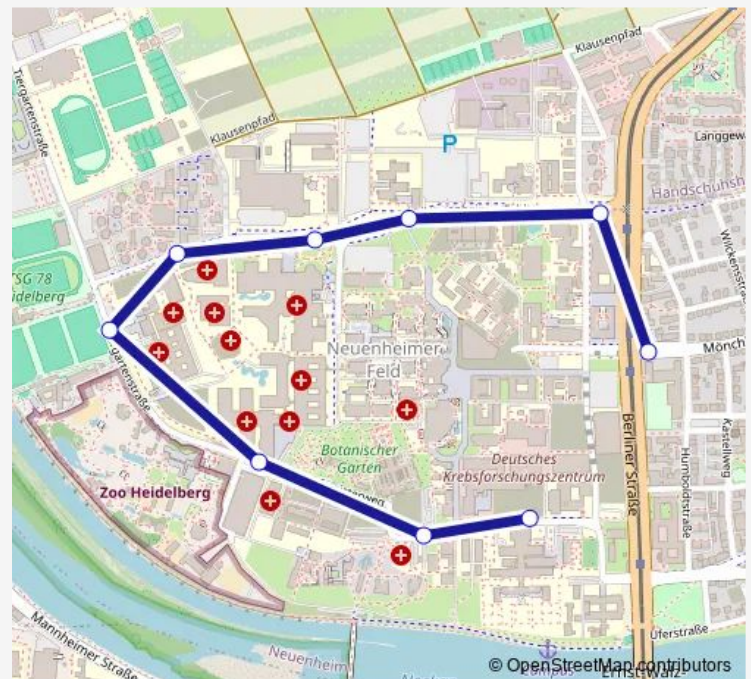

Kirschnerstraße — Bunsengymnasium

Monday	—
Tuesday	—
Wednesday	—
Thursday	—
Friday	—
Saturday	05:18
Sunday	—

Route info

Direction: Kirschnerstraße

Stops: 9

Trip Duration: 0 hour 11 min

M5 — Kirschnerstraße - Bunsengymnasium

Direction

Kirschnerstraße — Technologiepark

8 stops

[Open route schedule](#)

Kirschnerstraße

Campus Im Neuenheimer Feld

Med.Kl./Chirurgie/Zoo

Jugendherberge

Studentenwohnheim

Kopfkllinik

Pädagogische Hochschule

Technologiepark

Route schedule

Kirschnerstraße — Technologiepark

Monday	—
Tuesday	—
Wednesday	—
Thursday	—
Friday	—
Saturday	—
Sunday	06:08

Route info

Direction: Kirschnerstraße

Stops: 8

Trip Duration: 0 hour 9 min

M5 Bus time schedules and route maps are available in an offline PDF at busmaps.com. Use the busmaps.com website to see live bus times, train schedule or subway schedule, and step-by-step directions for all public transit in Heidelberg