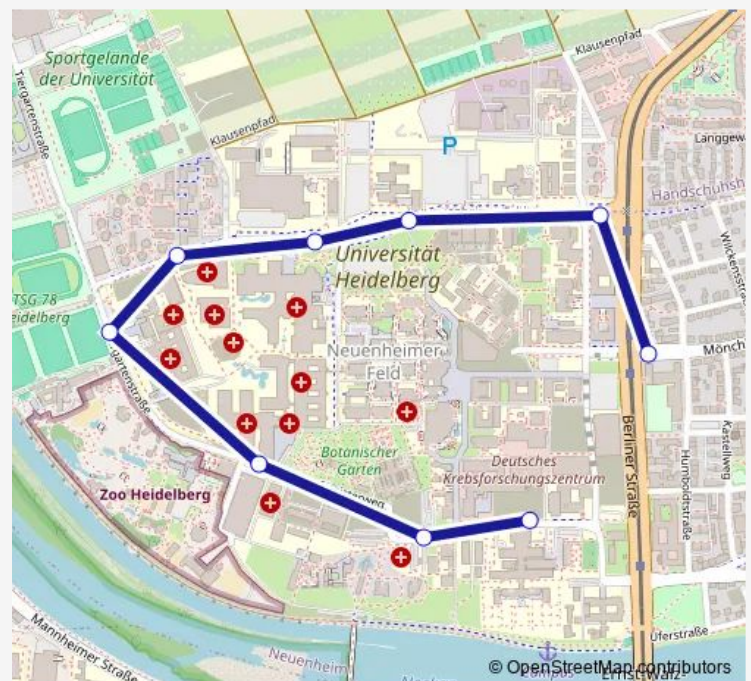

### Route schedule

Kirschnerstraße — Bunsengymnasium

Monday	—
Tuesday	—
Wednesday	—
Thursday	—
Friday	—
Saturday	05:18
Sunday	—

### Route info

Direction: Kirschnerstraße

Stops: 9

Trip Duration: 0 hour 11 min

M5 — Kirschnerstraße - Bunsengymnasium

**Direction**

Kirschnerstraße — Technologiepark

8 stops

[Open route schedule](#)

Kirschnerstraße

Campus Im Neuenheimer Feld

Med.Kl./Chirurgie/Zoo

Jugendherberge

Studentenwohnheim

Kopfkllinik

Pädagogische Hochschule

## Route info

Direction: Kirschnerstraße

Stops: 8

Trip Duration: 0 hour 9 min

M5 Bus time schedules and route maps are available in an offline PDF at [busmaps.com](https://busmaps.com). Use the [busmaps.com](https://busmaps.com) website to see live bus times, train schedule or subway schedule, and step-by-step directions for all public transit in Heidelberg