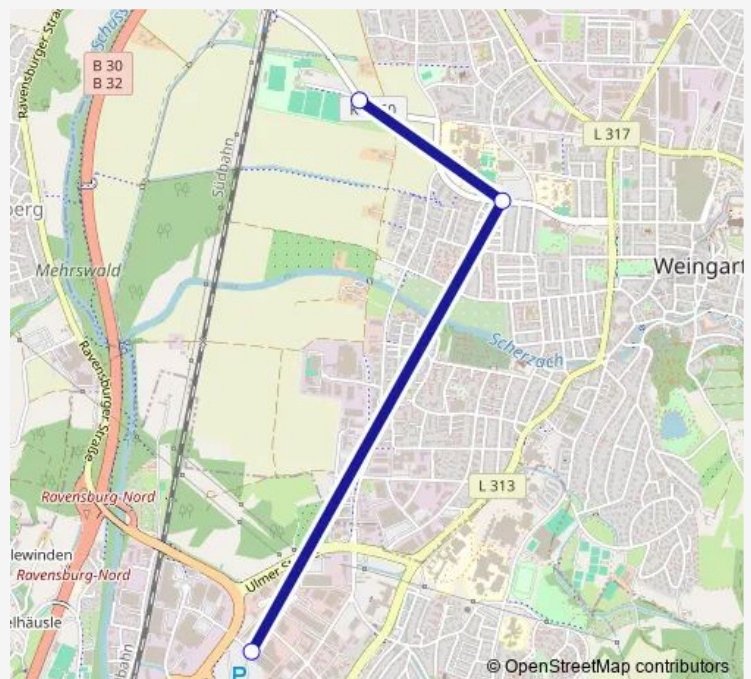

Bus M5

[Go to website](#)

Direction

Weingarten, Lindenhofstadion — Ravensburg, Eissporthalle

3 stops

[Open route schedule](#)

Weingarten, Lindenhofstadion

Weingarten, P+R Festplatz

Saturday 07:15-08:15

Sunday 07:15-08:15

Route info

Direction: Weingarten, Lindenhofstadion

Stops: 3

Trip Duration: 0 hour 10 min

M5

Direction

Ravensburg, Eissporthalle — Weingarten, Lindenhofstadion

3 stops

[Open route schedule](#)

Ravensburg, Eissporthalle

Weingarten, P+R Festplatz

Weingarten, Lindenhofstadion

Route schedule

Ravensburg, Eissporthalle — Weingarten, Lindenhofstadion

Monday —

Tuesday —

Wednesday 18:40-19:20

Thursday 18:40-19:20

Friday 18:40-19:20

Saturday 18:40-19:20

Sunday 18:40-19:20

Route info