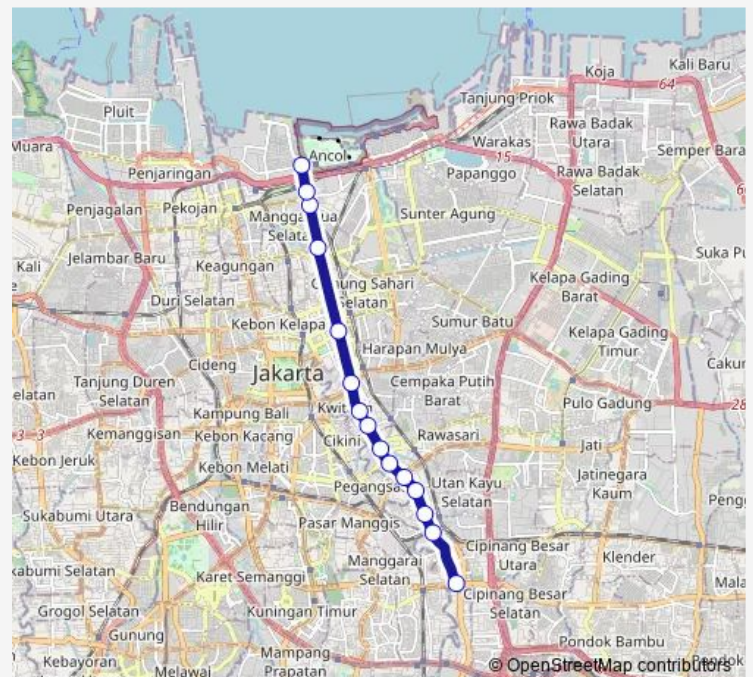

Tuesday 22:00

Wednesday 22:00

Thursday 22:00

Friday 22:00

Saturday 22:00

Sunday 22:00

Route info

Direction: Kampung Melayu

Stops: 15

Trip Duration: 0 hour 56 min

M5 — Cililitan - Ancol

Direction

Ancol — Kampung Melayu

17 stops

[Open route schedule](#)

Ancol
Pademangan
Gunung Sahari
Jembatan Merah
Pasar Baru Timur
Lapangan Banteng
Senen Sentral
Pal Putih
Kramat Sentiong
Salemba
Paseban
Matraman
Tegalan
Kesatrian
Matraman Baru
Jatinegara
Kampung Melayu