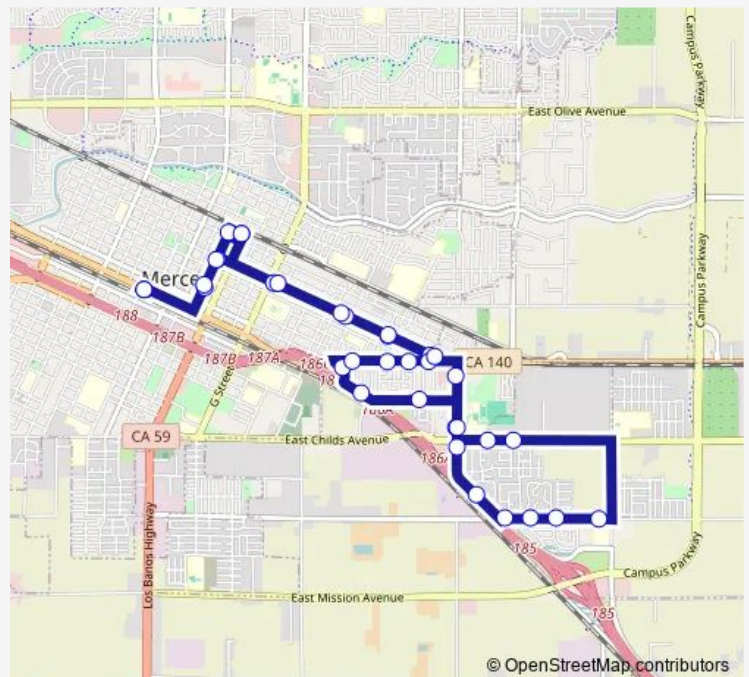

Bus M5 Merced South-East

[Go to website](#)

Direction

Merced Transpo (inside) — Merced Transpo (inside)

35 stops

[Open route schedule](#)

Merced Transpo (inside)

K St @ 18th/ Mcag (northbound)

Gerard @ Parsons/Cal Storage

Parsons @ The Grove

Parsons @ Childs/ Holiday Inn (northbound)

Parsons @ Golden Valley HS (northbound)

Merced Av @ Murthella (westbound)

Route schedule

Merced Transpo (inside) — Merced Transpo (inside)

Monday 05:56-19:45

Tuesday 05:56-19:45

Wednesday 05:56-19:45

Thursday 05:56-19:45

Friday 05:56-19:45

Saturday 08:04-17:30

Sunday 08:04-17:30

Route info

Direction: Merced Transpo (inside)

Stops: 35

Trip Duration: 0 hour 45 min

M5 — Merced South-East

Motel Dr @ Merced Ave (Northbound)

Motel Dr @ Courtyard by Marriot (to Transpo))

Yosemite Pkwy @ Cypress (to Transpo)