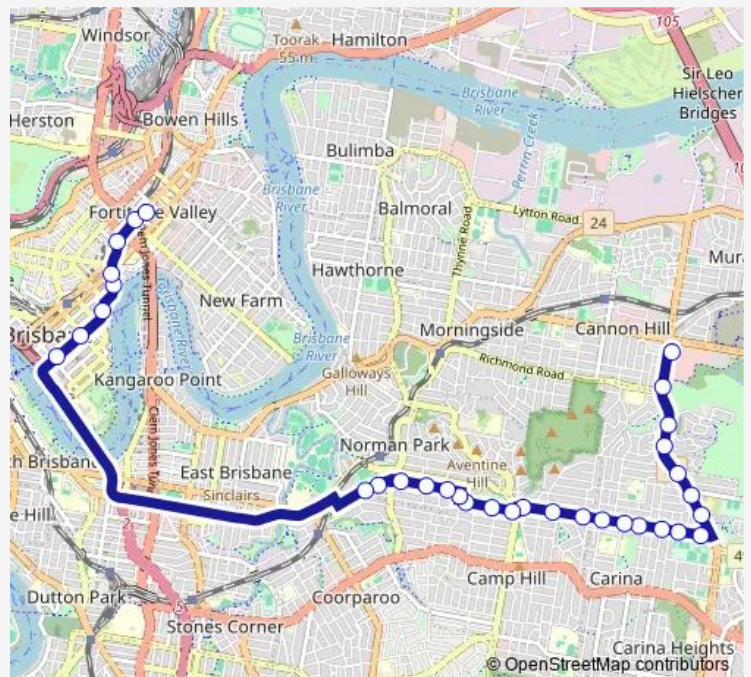

Joseph St near Mcilwraith Ave, stop 30

Mcilwraith Ave at Hume Street, stop 29

Route schedule

Cannon Hill Shopping Centre, zone B — Ballow St near Wickham Street Zone C

Monday 06:45-07:45

Tuesday 06:45-07:45

Wednesday 06:45-07:45

Thursday 06:45-07:45

Friday 06:45-07:45

Saturday —

Sunday —

Route info

Direction: Cannon Hill Shopping Centre, zone B

Stops: 33

Trip Duration: 0 hour 53 min

P211 — Cannon Hill - City/Valley Pre-Paid Rocket

Mcilwraith Ave at Katherine Street, stop 28

Mcilwraith Ave near Bennetts Rd, stop 26

Milsom St near Adina St, stop 24

Milsom St at Bottomley Park, stop 22/23

Elizabeth Street Stop 81 near George St

Elizabeth Street Stop 84 near Edward St

Eagle St near Eagle Lane (Stop 63)

Queen Street Stop 66 near Adelaide St

Queen Street Stop 67 near Ann St (Orient)

Wickham Street Stop 227 near Gotha St