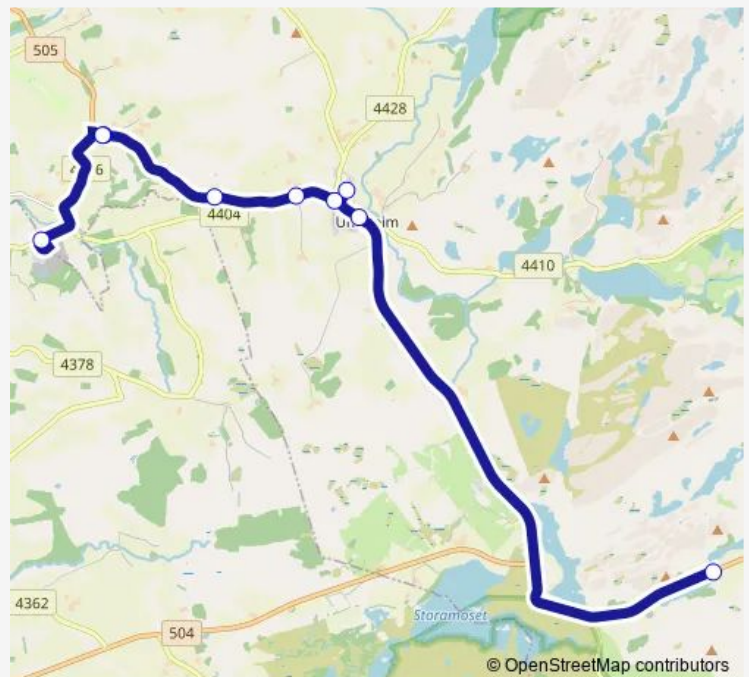

Route info

Direction: Undheim skule

Stops: 9

Trip Duration: 0 hour 28 min

■ SK2104

BusMaps

Direction

Skareberget — Undheimshallen

3 stops

[Open route schedule](#)

Skareberget

Mossigebakken

Undheimshallen

Route schedule

Skareberget — Undheimshallen

Monday 07:45

Tuesday 07:45

Wednesday 07:45

Thursday 07:45

Friday 07:45

Saturday —

Sunday —

Route info

Direction: Skareberget

Stops: 3

Trip Duration: 0 hour 15 min

Direction

Undheim skule — Skareberget

7 stops

[Open route schedule](#)

Undheim skule

Kartavoll