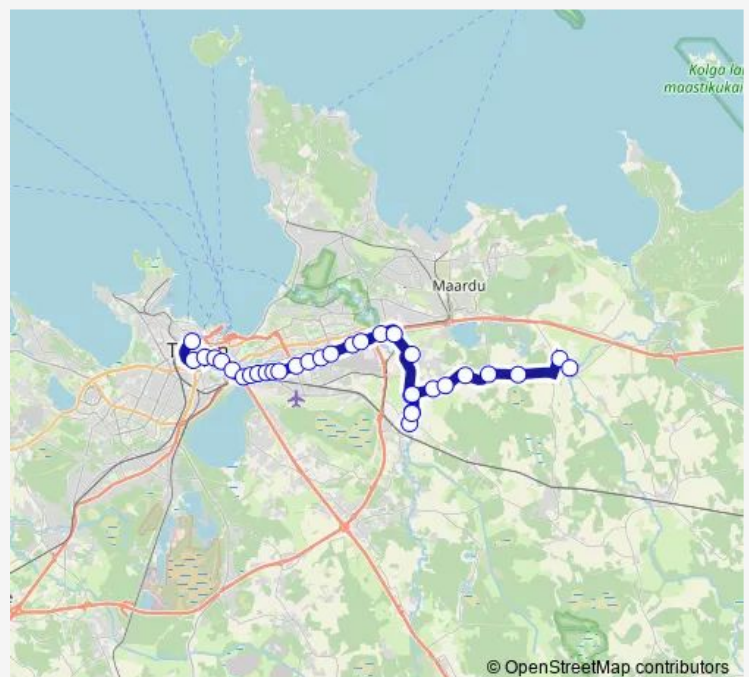

### Route schedule

Balti jaam 5 (train station) — Kostivere

Monday 15:52-19:42

Tuesday 15:52-19:42

Wednesday 15:52-19:42

Thursday 15:52-19:42

Friday 15:52-19:42

Saturday 12:12-20:12

### Route info

Direction: Balti jaam 5 (train station)

Stops: 33

Trip Duration: 0 hour 57 min

106C — Tallinn - Loo - Lagedi kool - Kostivere

Lagedi mõis

Lohu

Lagedi kool