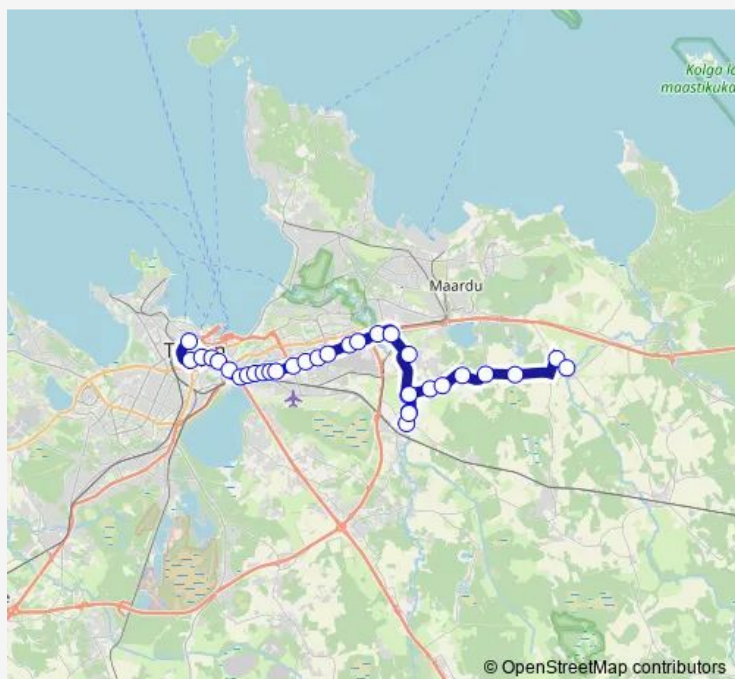

### Route schedule

Balti jaam 5 (train station) — Kostivere

Monday 15:52-19:42

Tuesday 15:52-19:42

Wednesday 15:52-19:42

Thursday 15:52-19:42

Friday 15:52-19:42

Saturday 12:12-20:12

### Route info

Direction: Balti jaam 5 (train station)

Stops: 33

Trip Duration: 0 hour 57 min

Lagedi mõis

Lohu

Lagedi kool

Lohu