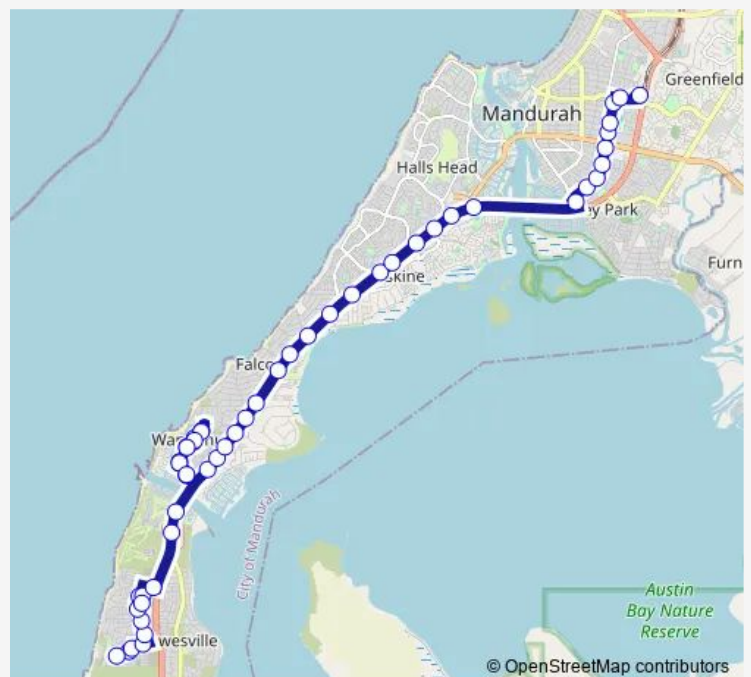

Old Coast Rd After Karanga St

Old Coast Rd After Perseverance Bvd

Route schedule

Mandurah Bus Stn Stand 9 — Oceanic Dr Before Westbury Wy

Monday 15:08-15:03

Tuesday 15:08-15:03

Wednesday 15:08-15:03

Thursday 15:08-15:03

Friday 15:08-15:03

Saturday —

Sunday —

Route info

Direction: Mandurah Bus Stn Stand 9

Stops: 37

Trip Duration: 0 hour 49 min

Old Coast Rd Before Mercedes Av

Old Coast Rd After Mercedes Av

Old Coast Rd After Pleasant Grove Cir

Old Coast Rd Before Duke St

Old Coast Rd After Duke St

Old Coast Rd After Northport Bvd

Old Coast Rd After Rees Pl

Old Coast Rd Before Southport Bvd

Old Coast Rd Before Country Club Dr

Ocean Rd Before Dandaragan Dr

Dandaragan Dr After Ocean Rd

Dandaragan Dr After Wickepin Pde

Dandaragan Dr After Balladonia Pde

Dandaragan Dr Before Bailey Bvd

Bailey Bvd Before Carnaby Dr