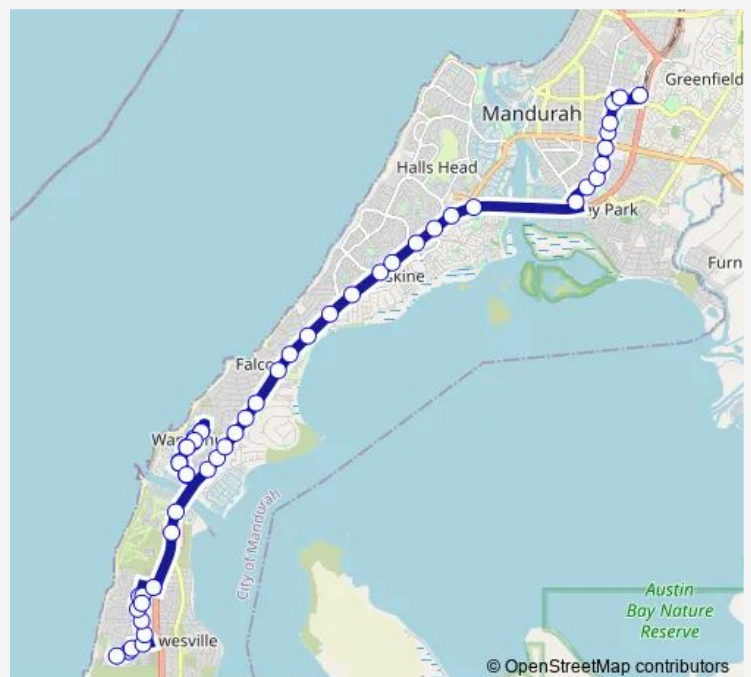

Old Coast Rd After Karanga St

Old Coast Rd After Perseverance Bvd

Route schedule

Mandurah Bus Stn Stand 9 — Oceanic Dr Before Westbury Wy

Monday 15:08-15:03

Tuesday 15:08-15:03

Wednesday 15:08-15:03

Thursday 15:08-15:03

Friday 15:08-15:03

Saturday —

Sunday —

Route info

Direction: Mandurah Bus Stn Stand 9

Stops: 37

Trip Duration: 0 hour 49 min

Old Coast Rd Before Mercedes Av

Old Coast Rd After Mercedes Av

Old Coast Rd After Pleasant Grove Cir

Old Coast Rd Before Duke St

Old Coast Rd After Duke St

Old Coast Rd After Northport Bvd

Old Coast Rd After Rees Pl

Old Coast Rd Before Southport Bvd

Old Coast Rd Before Country Club Dr

Ocean Rd Before Dandaragan Dr

Dandaragan Dr After Ocean Rd

Dandaragan Dr After Wickepin Pde

Dandaragan Dr After Balladonia Pde

Dandaragan Dr Before Bailey Bvd

Bailey Bvd Before Carnaby Dr