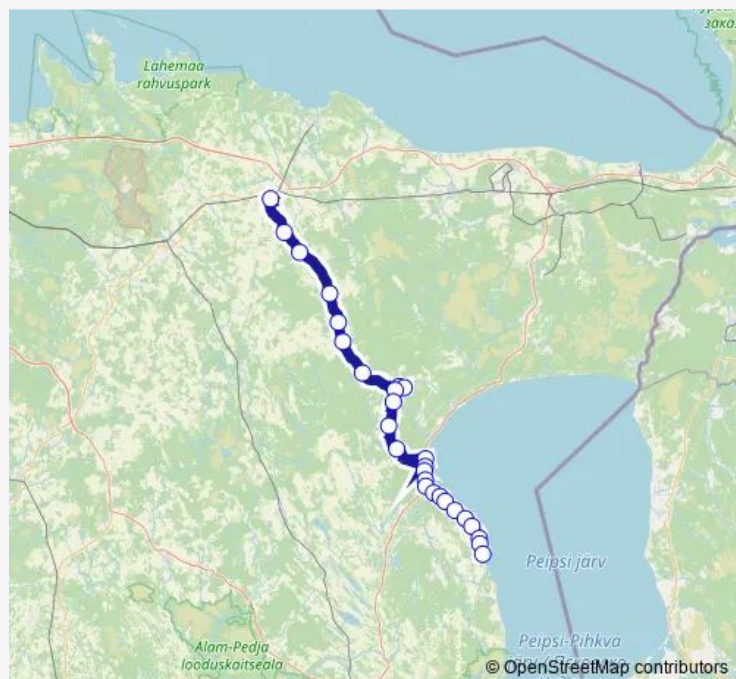

Direction

Rakvere bussijaam — Kallaste

28 stops

[Open route schedule](#)

Rakvere bussijaam

Pajusti

Viru-Jaagupi

Roela

Muuga

Paasvere

Venevere

Pärniku

Jaama

Avinurme

Pärniku

Lepiksaare

Ulvi

Võtikvere

Mustvee

Marat

Kuldkala

Raja

Kolmnurga

Jõe

Omedu

Route schedule

Rakvere bussijaam — Kallaste

Monday 12:00

Tuesday 12:00

Wednesday 12:00

Thursday 12:00

Friday 12:00

Saturday 12:00

Sunday 12:00

Route info

Direction: Rakvere bussijaam

Stops: 28

Trip Duration: 2 hour 0 min