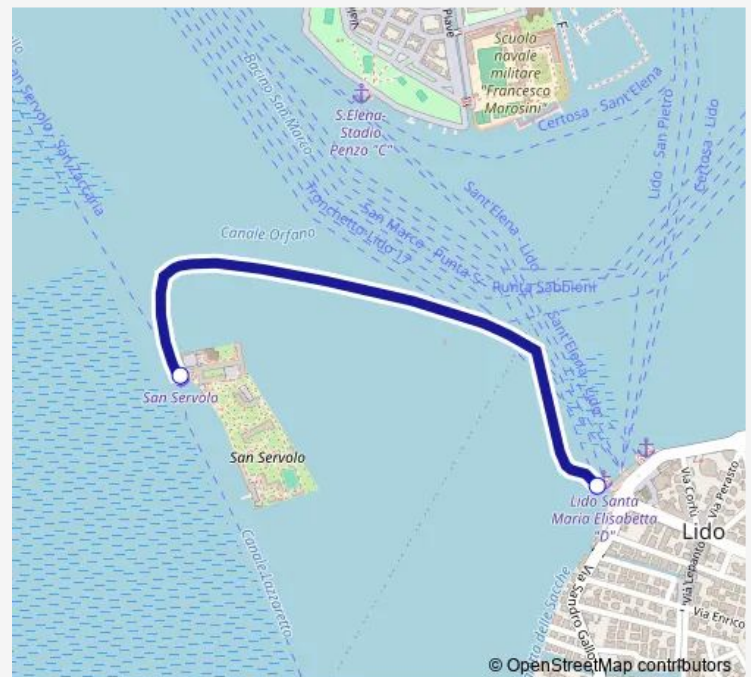

Ferry 20 Lido S.M.E. E - S. Servolo

[Go to website](#)

Direction

Lido S.M.E. E — S. Servolo

2 stops

[Open route schedule](#)

Lido S.M.E. E

S. Servolo

Route schedule

Lido S.M.E. E — S. Servolo

Monday	08:10
Tuesday	08:10
Wednesday	08:10
Thursday	08:10
Friday	08:10
Saturday	08:10
Sunday	08:10

Route info

Direction: Lido S.M.E. E

Stops: 2

Trip Duration: 0 hour 10 min

20 — Lido S.M.E. E - S. Servolo

20 Ferry time schedules and route maps are available in an offline PDF at busmaps.com. Use the busmaps.com website to see live bus times, train schedule or subway schedule, and step-by-step directions for all public transit in Venice