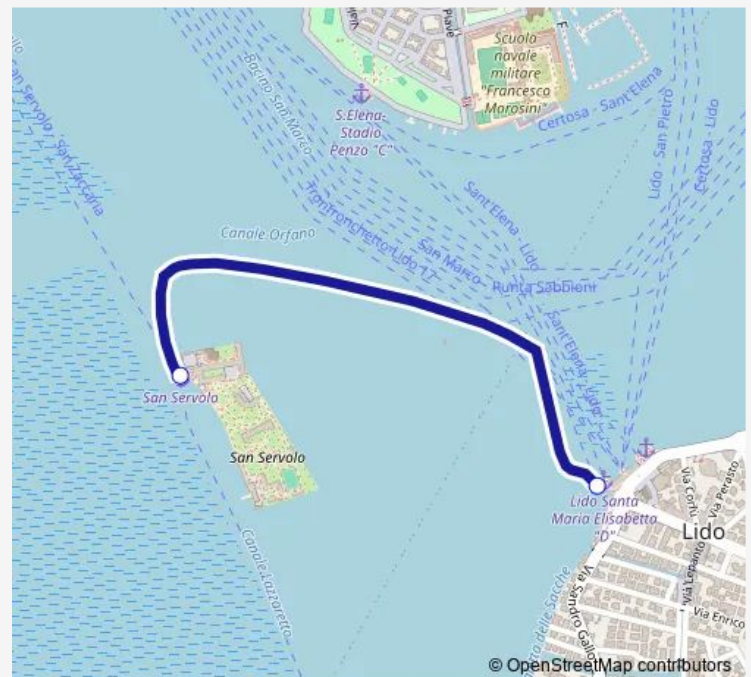

## Ferry 20 Lido S.M.E. E - S. Servolo

[Go to website](#)

### Direction

Lido S.M.E. E — S. Servolo

2 stops

[Open route schedule](#)

Lido S.M.E. E

S. Servolo

### Route schedule

Lido S.M.E. E — S. Servolo

Monday	08:10
Tuesday	08:10
Wednesday	08:10
Thursday	08:10
Friday	08:10
Saturday	08:10
Sunday	08:10

### Route info

Direction: Lido S.M.E. E

Stops: 2

Trip Duration: 0 hour 10 min

20 — Lido S.M.E. E - S. Servolo

20 Ferry time schedules and route maps are available in an offline PDF at [busmaps.com](https://busmaps.com). Use the [busmaps.com](https://busmaps.com) website to see live bus times, train schedule or subway schedule, and step-by-step directions for all public transit in Venice