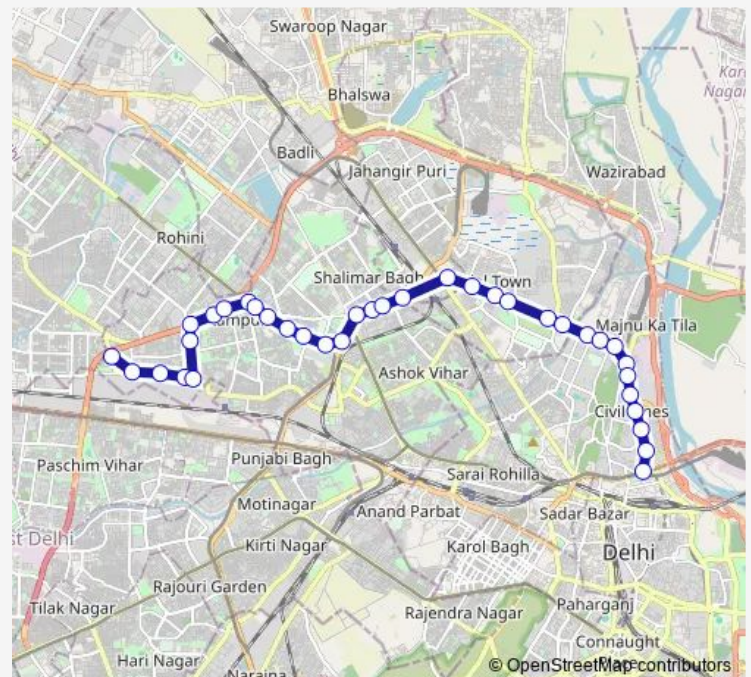

Ashok Vihar Xing

Shalimar Bagh

Azadpur Terminal

Route schedule

West Enclave / Sansad Vihar (T) — Isbt Nityanand Marg

Monday 06:16-19:16

Tuesday 06:16-19:16

Wednesday 06:16-19:16

Thursday 06:16-19:16

Friday 06:16-19:16

Saturday 06:16-19:16

Sunday 06:16-19:16

Route info

Direction: West Enclave / Sansad Vihar (T)

Stops: 36

Trip Duration: 1 hour 8 min