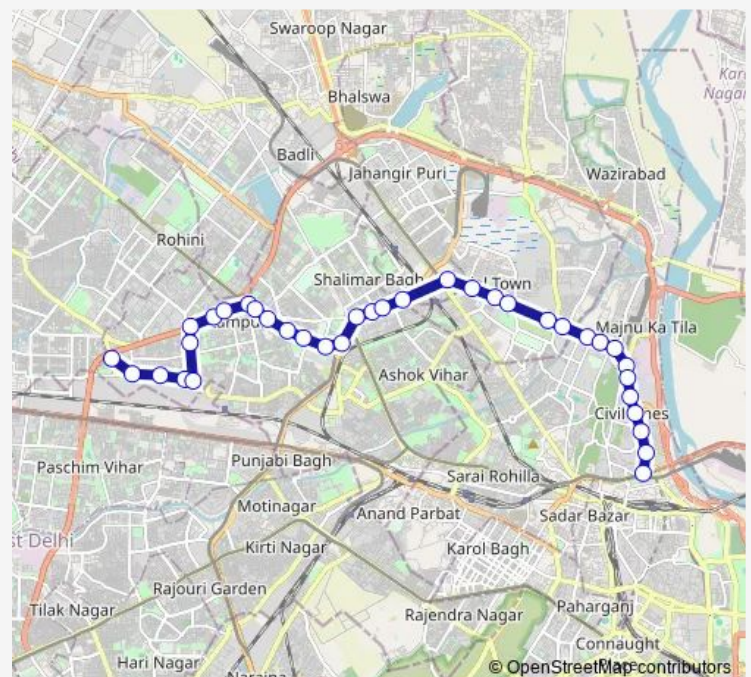

Ashok Vihar Xing

Shalimar Bagh

Azadpur Terminal

Route schedule

West Enclave / Sansad Vihar (T) — Isbt Nityanand Marg

Monday 06:16-19:16

Tuesday 06:16-19:16

Wednesday 06:16-19:16

Thursday 06:16-19:16

Friday 06:16-19:16

Saturday 06:16-19:16

Sunday 06:16-19:16

Route info

Direction: West Enclave / Sansad Vihar (T)

Stops: 36

Trip Duration: 1 hour 8 min