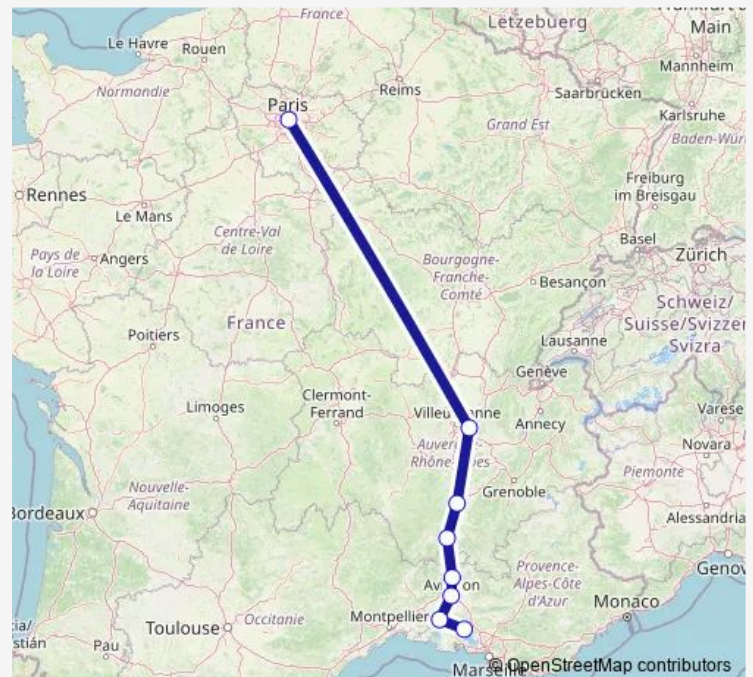

Rail 631D Paris - Vallée du Rhône Tgv

[Go to website](#)

Direction

Paris Gare de Lyon Hall 1 - 2 — Miramas

8 stops

[Open route schedule](#)

Paris Gare de Lyon Hall 1 - 2

Lyon Saint-Exupéry Tgv

Valence Ville

Montélimar

Orange

Avignon Centre

Arles

Miramas

Route schedule

Paris Gare de Lyon Hall 1 - 2 — Miramas

Monday 07:14-17:14

Tuesday 07:14-17:14

Wednesday 07:14-17:14

Thursday 07:14-17:14

Friday 07:14-17:14

Saturday 07:14-12:14

Sunday 12:14-17:14

Route info

Direction: Paris Gare de Lyon Hall 1 - 2

Stops: 8

Trip Duration: 4 hour 25 min

631D — Paris - Vallée du Rhône Tgv

Direction

Miramas — Paris Gare de Lyon Hall 1 - 2

8 stops

[Open route schedule](#)