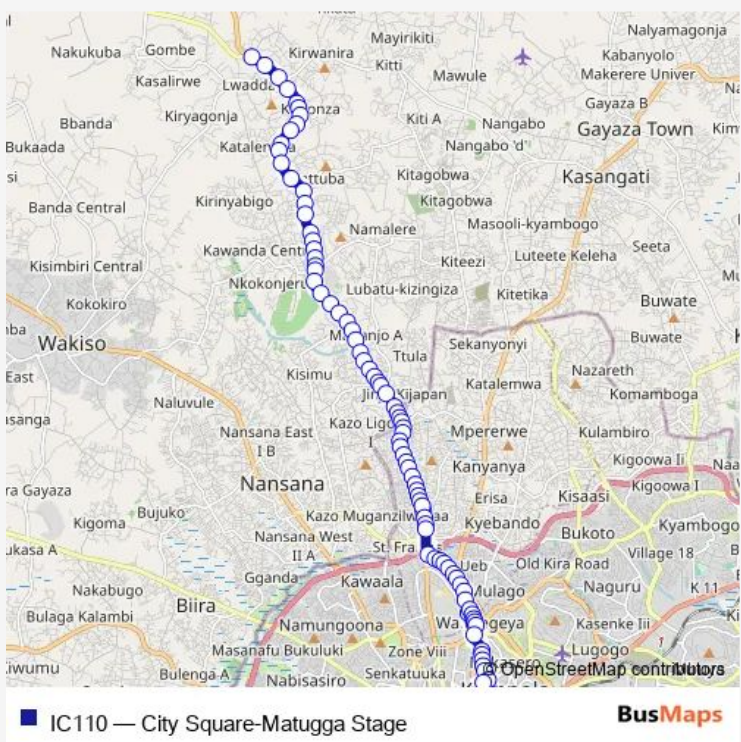

Bus IC110 City Square-Matugga Stage

[Go to website](#)

Direction
 Matugga Stage — City Square - Central Police Station
 83 stops
[Open route schedule](#)

- Matugga Stage
- D Motel
- Kobil - Gulu Kampala Rd
- Oil Libya - Gulu Kampala Rd
- Kyaza Guesthouse
- Fair View Gardens
- Gulu Kampala Rd - Kabunza Drive
- Gasline Petrol Station - Bombo Rd
- Kutetenkanya Fuel Station - Bombo Rd
- Katalemwa Entrance - Bombo Rd
- Katalemwa Entrance B - Bombo Rd
- The Green Elephant
- Watubba Health Centre Iii
- Watuba Rd - Bombo Rd
- SGS Kawanda Inspection Station A
- Safe Drive - Bombo Rd
- Pentecostal Church - Bombo Rd
- St Catherina Day and Boarding School
- Oil Energy Kawanda - Bombo Rd
- Musanyusa Farm Supply
- High Way Petro Station - Bombo Rd

Route schedule
 Matugga Stage — City Square - Central Police Station

Monday	06:30-19:00
Tuesday	06:30-19:00
Wednesday	06:30-19:00
Thursday	06:30-19:00
Friday	06:30-19:00
Saturday	06:30-19:00
Sunday	06:30-19:00

Route info
 Direction: Matugga Stage
 Stops: 83
 Trip Duration: 1 hour 43 min

Kawanda Stage

Kawanda Veterans Market

Kawanda Hydro Electric Station

Lukadde Rd - Gulu Kampala Rd

Crown Suites - Bombo Rd

Kagoma Guesthouse