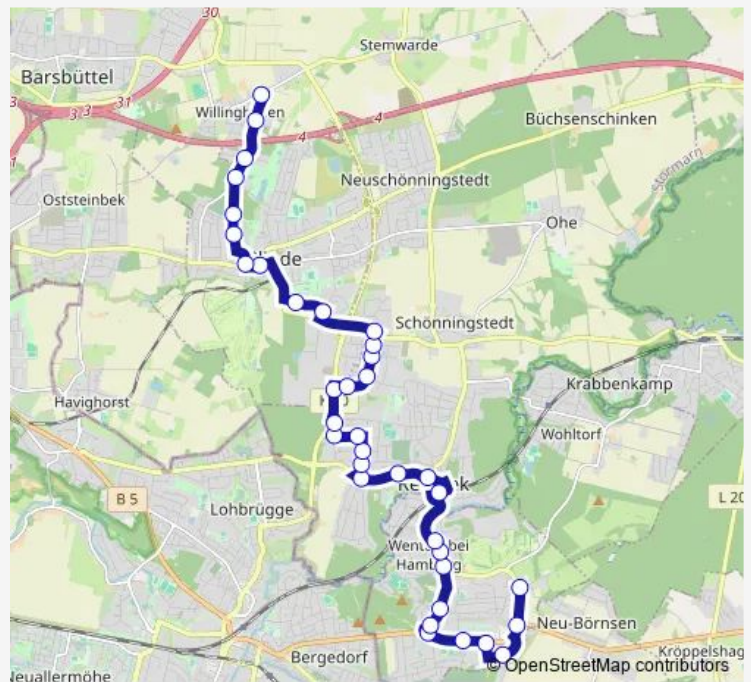

### Route schedule

Wentorf, An der Lohe — Willinghusen (Kehre)

Monday 04:53-23:53

Tuesday 04:53-23:53

Wednesday 04:53-23:53

Thursday 04:53-23:53

Friday 04:53-23:53

Saturday 05:53-23:53

### Route info

Direction: Wentorf, An der Lohe

Stops: 36

Trip Duration: 0 hour 48 min

Reinbek, Liebigstraße

Reinbek, Dieselstraße

Reinbek, Siemensstraße

Reinbek, Humboldtstraße

## Route schedule

Willinghusen (Kehre) — Wentorf, An der Lohe

Monday 05:39-18:35

Tuesday 05:39-18:35

Wednesday 05:39-18:35

Thursday 05:39-18:35

Friday 05:39-18:35

Saturday 07:41-17:38

## Route info

Direction: Willinghusen (Kehre)

Stops: 35

Trip Duration: 0 hour 46 min

Wentorf, Kirche

Wentorf, Am Petersilienberg

Wentorf, Rathaus

Wentorf, Zollstraße