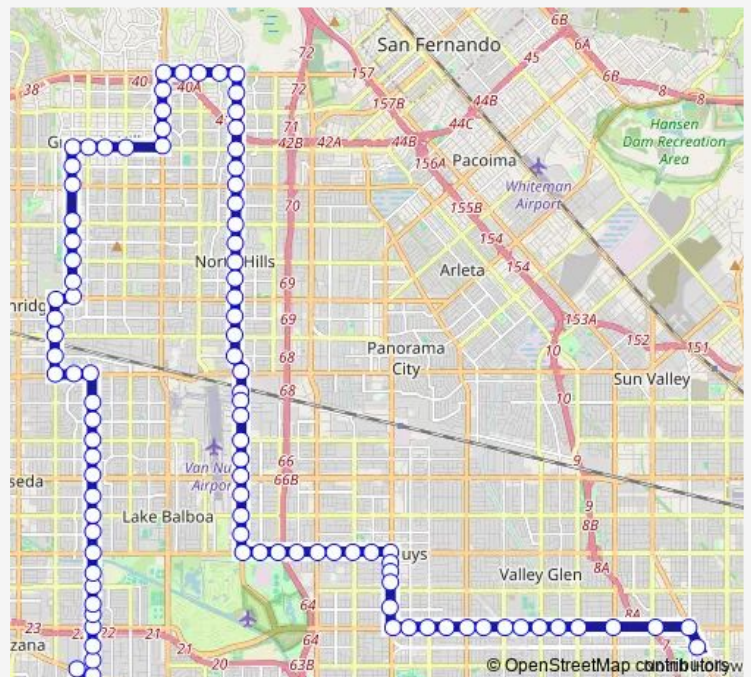

### Route schedule

Chandler / Lankershim — Zelzah / Ventura

Monday 05:11-22:15

Tuesday 05:11-22:15

Wednesday 05:11-22:15

Thursday 05:11-22:15

Friday 05:11-22:15

Saturday 05:11-22:15

### Route info

Direction: Chandler / Lankershim

Stops: 99

Trip Duration: 1 hour 33 min

237 — Metro Local Line

Victory / Kester

Victory / Noble

Victory / Sepulveda