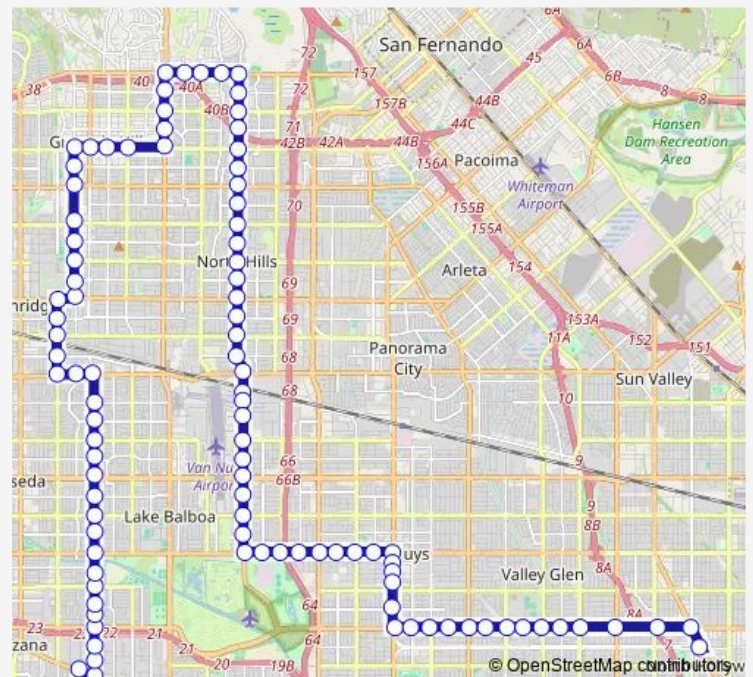

### Route schedule

Chandler / Lankershim — Zelzah / Ventura

Monday 05:11-22:15

Tuesday 05:11-22:15

Wednesday 05:11-22:15

Thursday 05:11-22:15

Friday 05:11-22:15

Saturday 05:11-22:15

### Route info

Direction: Chandler / Lankershim

Stops: 99

Trip Duration: 1 hour 20 min

■ 237 — Metro Local Line

Victory / Kester

Victory / Noble

Victory / Sepulveda