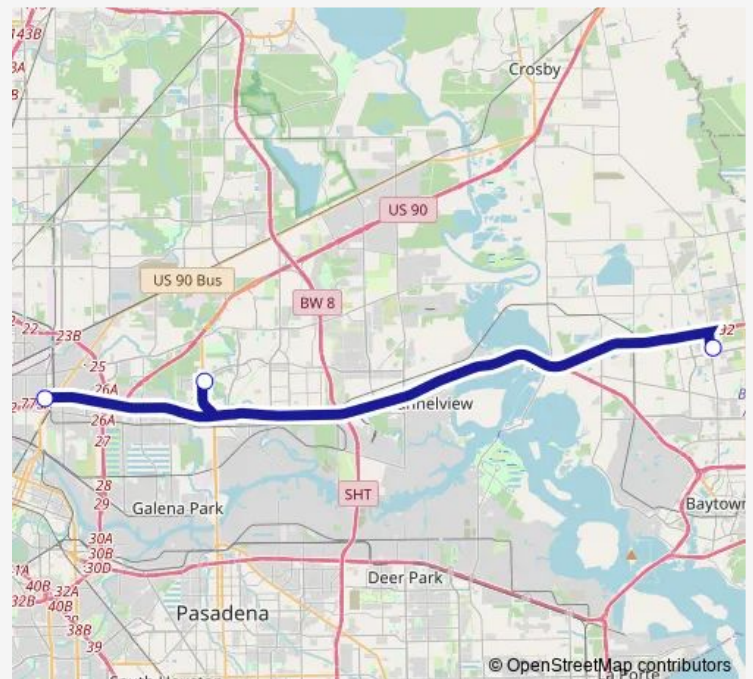

### Direction

Baytown Park & Ride — Maxey Road Pr

2 stops

[Open route schedule](#)

Baytown Park & Ride

Maxey Road Pr

### Route schedule

Baytown Park & Ride — Maxey Road Pr

|           |             |
|-----------|-------------|
| Monday    | 05:36-07:15 |
| Tuesday   | 05:36-07:15 |
| Wednesday | 05:36-07:15 |
| Thursday  | 05:36-07:15 |
| Friday    | 05:36-07:15 |
| Saturday  | —           |
| Sunday    | —           |

### Route info

Direction: Baytown Park & Ride

Stops: 2

Trip Duration: 0 hour 10 min

237 — Baytown P&R

**Direction**

Maxey Road Pr — Baytown Park &amp; Ride

3 stops

## Route info

Direction: Maxey Road Pr

Stops: 3

Trip Duration: 0 hour 40 min

**Direction**

Baytown Park &amp; Ride — Pierce St @ Smith St

2 stops

[Open route schedule](#)