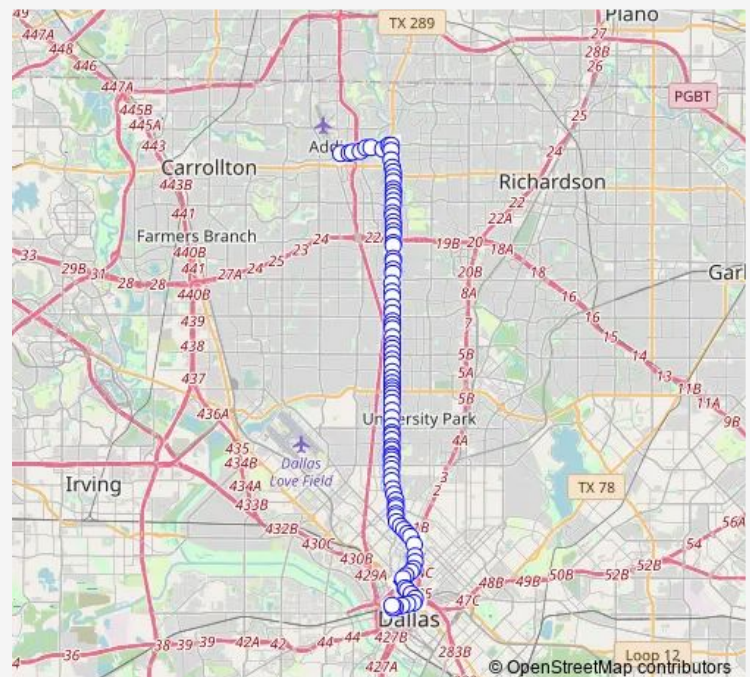

Preston @ Preston Oaks - S - Ns

Preston @ Highcourt - S - Ns

Preston @ Spring Valley - S - Fs

Preston @ Preston View - S - Mb

Route schedule

Addison Transit Center — CBD West Tc

Monday 04:19-23:00

Tuesday 04:19-23:00

Wednesday 04:19-23:00

Thursday 04:19-23:00

Friday 04:19-23:00

Saturday 04:25-23:04

Sunday 04:25-23:04

Route info

Direction: Addison Transit Center

Stops: 98

Trip Duration: 1 hour 2 min

237 — Preston

Preston @ Alpha - S - Mb

Preston @ Alpha - S - Fs

Preston @ Dilbeck - S - Ns

Preston @ IH 635 - S - Mb

Preston @ IH 635 - S - Ns

Preston @ Harvest Hill - S - Mb