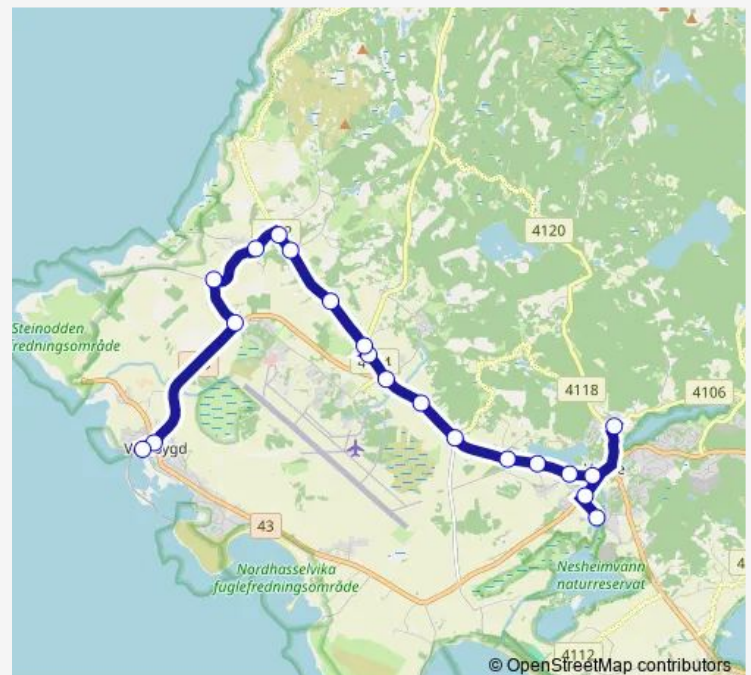

Saturday 18:15

Sunday —

Route info

Direction: Rom terminal

Stops: 30

Trip Duration: 0 hour 25 min

Prestbrygga

Havikmyra

Havik

Spindsodden

Farøy

Farsund sentrum

Listerveien

Lilletjern

Farsund rutebilstasjon

Direction