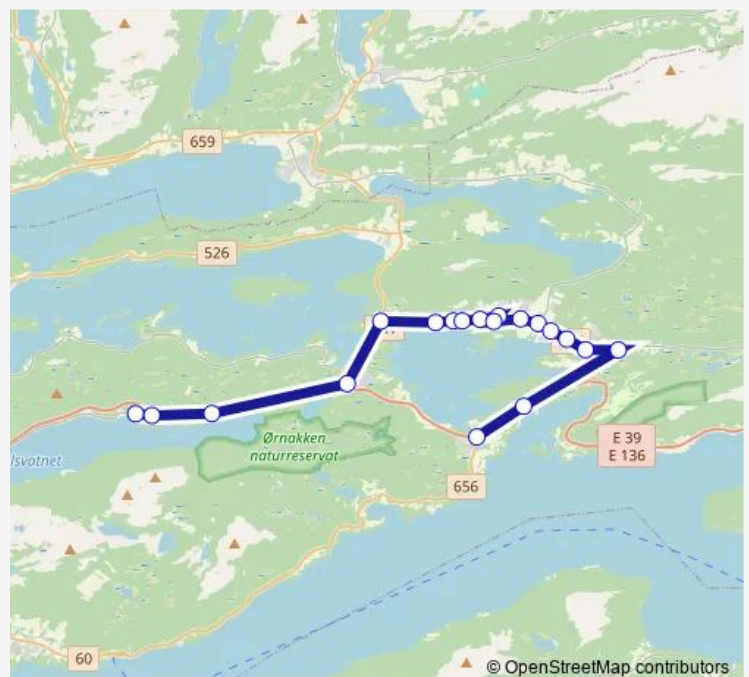

### Route schedule

Skodje skular — Moa trafikkterminal

Monday 13:45-14:30

Tuesday 13:45-14:30

Wednesday 13:45-14:30

Thursday 13:45-14:30

Friday 13:45-14:30

Saturday —

### Route info

Direction: Skodje skular

Stops: 25

Trip Duration: 0 hour 33 min

237 — Skodje-Ålesund

BusMaps

Borgund vgs. Brusdalsvegen

Løndalskiftet