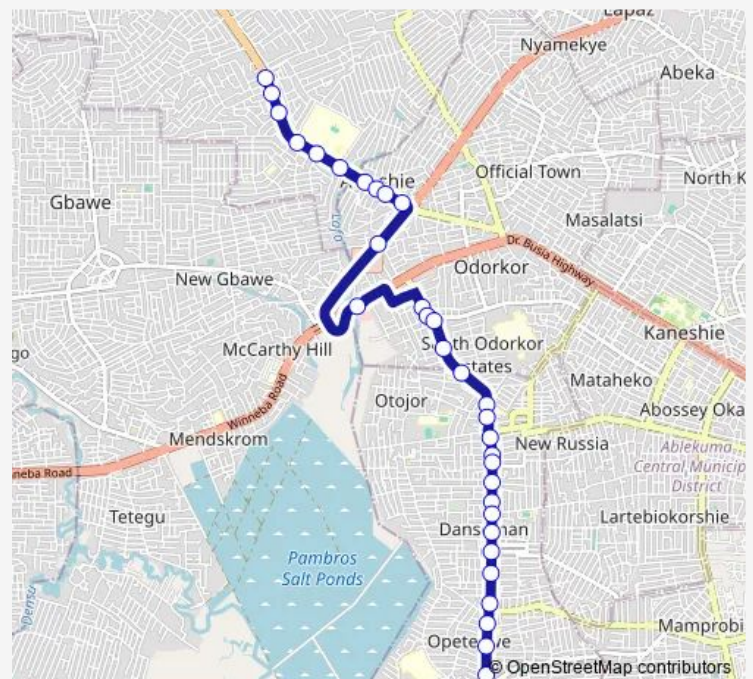

St. Martin Depores

Dansoman Roundabout

King Solomon

Route schedule

Anyaa Market (Awoshie) — Dansoman Last Stop

Monday 06:00

Tuesday 06:00

Wednesday 06:00

Thursday 06:00

Friday 06:00

Saturday 06:00

Sunday 06:00

Route info

Direction: Anyaa Market (Awoshie)

Stops: 32

Trip Duration: 0 hour 37 min

237 — Dansoman ↔ Awoshie

Mama's Inn

Beecham

Sahara

Emmanuel Presby

Dansoman Control

Dansoman Police Station

Dansoman Market

Sahara

Beecham

Mama's Inn

Dansoman Roundabout

St. Martin Depores

Oxygen (o2)

Ave Maria

Thirteen