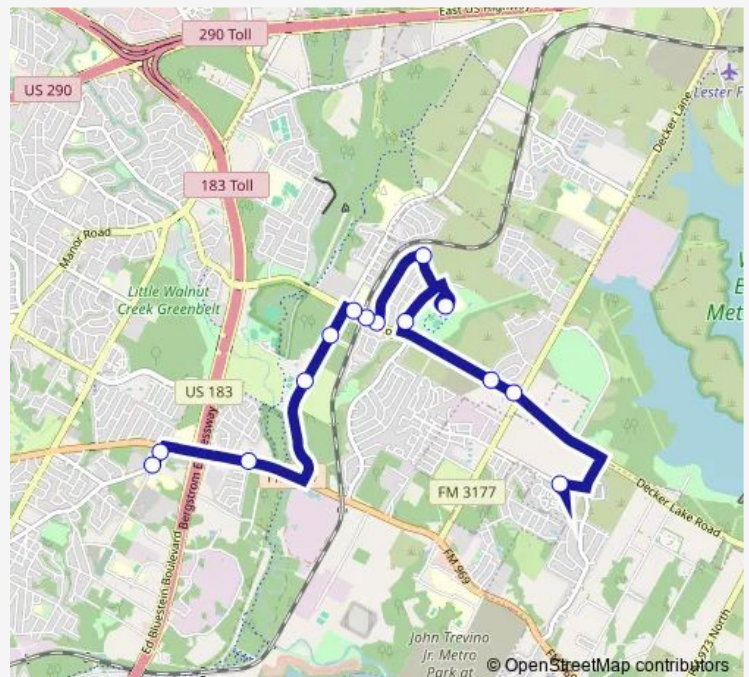

6036 Elfen/Hog Eye

9301 Hog Eye - Community First

Route schedule

Tannehill/Webberville — 9301 Hog Eye - Community First

Monday 06:48-21:48

Tuesday 06:48-21:48

Wednesday 06:48-21:48

Thursday 06:48-21:48

Friday 06:48-21:48

Saturday 07:40-20:40

Sunday 07:40-19:40

Route info

Direction: Tannehill/Webberville

Stops: 12

Trip Duration: 0 hour 21 min

Direction

9301 Hog Eye - Community First — Tannehill/Webberville

14 stops

[Open route schedule](#)

9301 Hog Eye - Community First

8515 Loyola/Decker

Loyola/Wentworth

Colony Loop/Shannon

Overton Driveway/Overton Driveway

Tannehill/Webberville

Route schedule

9301 Hog Eye - Community First — Tannehill/Webberville

Monday 07:05-22:15

Tuesday 07:15-22:15

Wednesday 07:15-22:15

Thursday 07:15-22:15

Friday 07:15-22:15