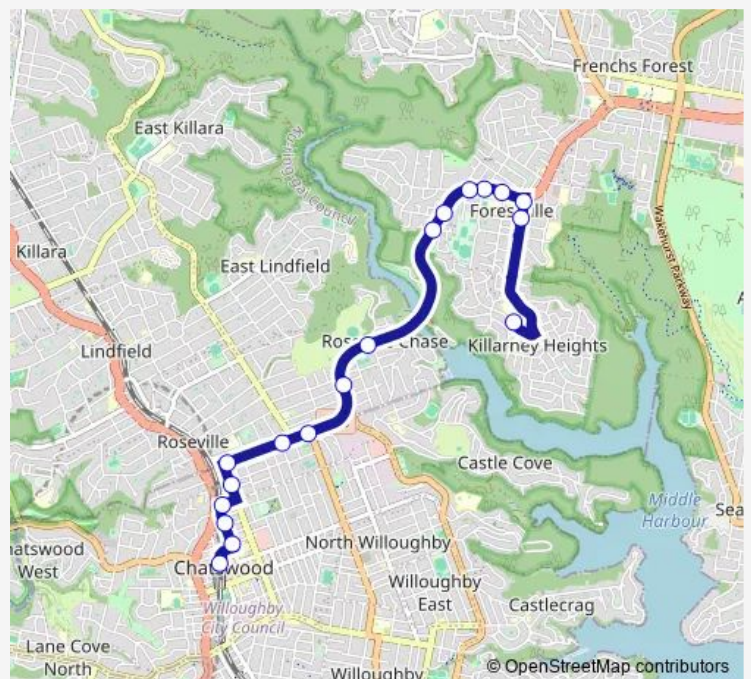

School Bus 237 Killarney Heights HS to Chatswood Station

[Go to website](#)

**Direction**

Killarney High School, Melwood Av — Chatswood Station, Stand C

18 stops

[Open route schedule](#)

Killarney High School, Melwood Av

Babbage Rd At Allan St

Boundary St At Penshurst St

Boundary St At Macquarie St

Boundary St Before Archer St

Archer St At William St

Ashley St At Anderson St

Anderson St At Tulip St

Chatswood Presbyterian Church, Anderson St

Chatswood Station, Stand C

Route schedule

Killarney High School, Melwood Av — Chatswood Station, Stand C

Monday 15:15

Tuesday 15:15

Wednesday 15:15

Thursday 15:15

Friday —

Saturday —

Sunday —

Route info

Direction: Killarney High School, Melwood Av

Stops: 18

Trip Duration: 0 hour 29 min

237 School Bus time schedules and route maps are available in an offline PDF at [busmaps.com](https://busmaps.com). Use the [busmaps.com](https://busmaps.com) website to see live bus times, train schedule or subway schedule, and step-by-step directions for all public transit in Sydney