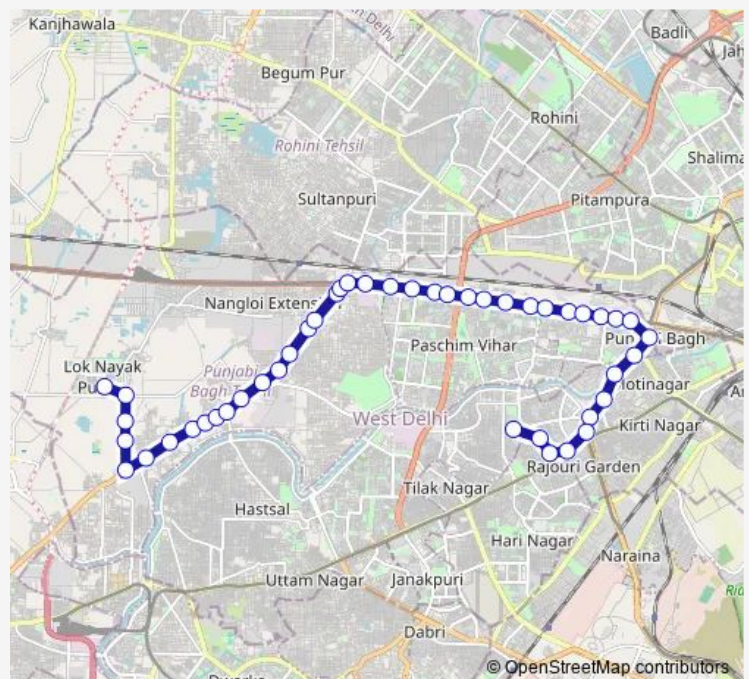

Nangloi (Najafgarh Road)

Sultan Puri Crossing/Nangloi

Maha Raja Surajmal Stadium

Route schedule

Loknaya Puram — Raghubir Nagar F Block

Monday 05:50-19:46

Tuesday 05:50-19:46

Wednesday 05:50-19:46

Thursday 05:50-19:46

Friday 05:50-19:46

Saturday 05:50-19:46

Sunday 05:50-19:46

Route info

Direction: Loknaya Puram

Stops: 45

Trip Duration: 1 hour 22 min

■ 998down

BusMaps

Nangloi Bus Stand

Inder Enclave

Udyog Nagar

Peera Garhi Metro Station

Peera Garhi Chowk

Paschim Vihar (Super Market)