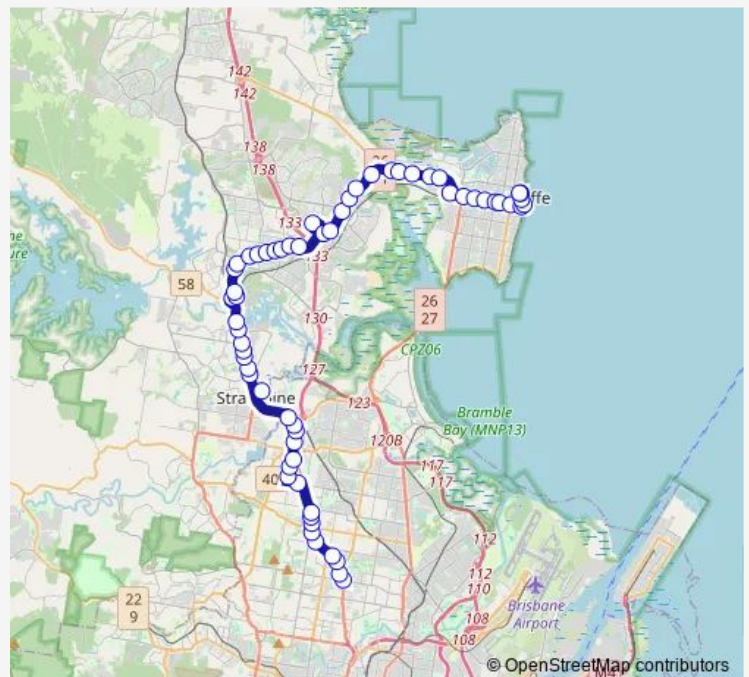

Kippa-Ring station, stop A

Anzac Ave at Hercules Road Primary School

Anzac Avenue at Regency Street

Chelsea Street

Bremner Road

Mewes Road

Gynther Road

Anzac Ave at Finnegan Street

Thursday 04:55-19:26

Friday 04:55-19:26

Saturday 06:56-16:56

Sunday 06:56-15:56

Route info

Direction: Humpybong Esplanade

Stops: 62

Trip Duration: 1 hour 34 min

## Route info

Direction: Chermside Shopping Centre interchange F

Stops: 61

Trip Duration: 1 hour 25 min

Gympie Rd at Station Road

Anzac Ave at Whites Road

Petrie station, stop B

Anzac Ave at Our Lady Of The Way Primary

Anzac Ave at Lindel Street

Anzac Ave at Ashmole Road

Anzac Avenue near Recreation St

Anzac Ave at Redcliffe Hospital

Anzac Ave at Museum and Historical Society

Anzac Ave at Sutton Street

Settlement Cove Lagoon