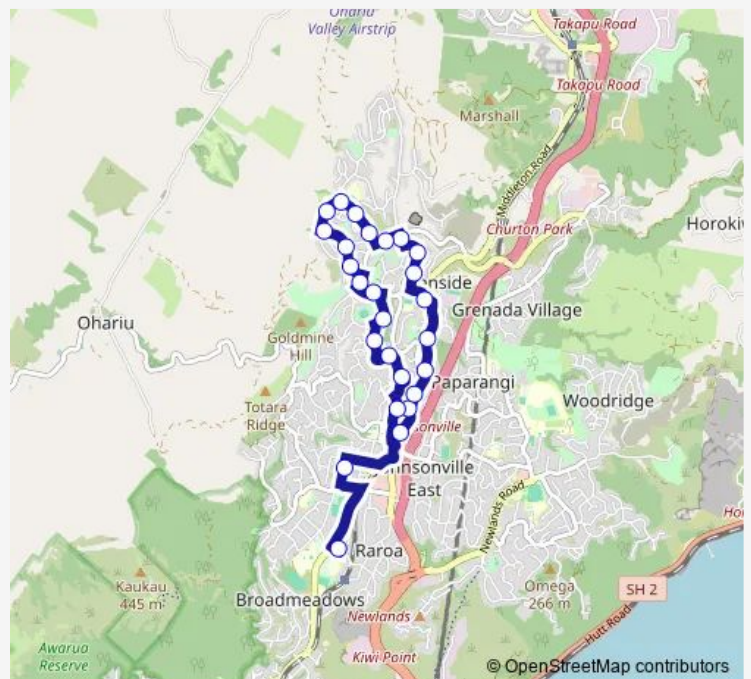

Middleton Road (near 25)

Middleton Road (near 59)

Middleton Road (near 71)

Middleton Road at Churton Drive

Middleton Road opposite Wingfield Place

Halswater Drive at Dormar Place

Burbank Crescent at Wantwood Street

Waverton Terrace at Sandy Brow

Waverton Terrace (near 30)

Waverton Terrace (near 12)

Westchester Drive at Waverton Terrace

Lakewood Reserve

Abilene Crescent at Trilids Lane

Route schedule

Middleton Road (near 25) — Raroa Intermediate - Haumia Street (school stop)

Monday 07:50

Tuesday 07:50

Wednesday 07:50

Thursday 07:50

Friday 07:50

Saturday —

Sunday —

Route info

Direction: Middleton Road (near 25)

Stops: 26

Trip Duration: 0 hour 34 min

Cambrian Street opposite Cunliffe Street

Chorley Grove (near 5)

Chorley Grove at Hawtrey Terrace

Bassett Road (near 40)

St Brigid's School - Phillip Street (school stop)