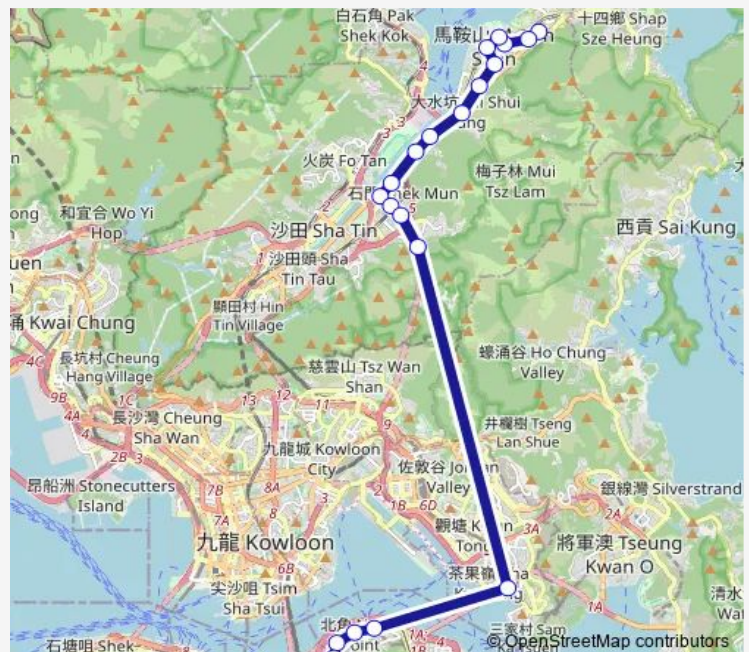

[Ctb] WAN Chai Fire Station, Hennessy Road[[Kmb+Ctb] WAN Chai Fire Station/
Wan Chai Fire Station, Hennessy Road[[Kmb] WAN Chai Fire Station

[Ctb] Paterson Street, YEE WO Street[[Kmb+Ctb] Paterson Street/
Paterson Street, YEE WO Street[[Kmb] Paterson Street

[Ctb] Victoria Park, Causeway Road[[Kmb+Ctb] Victoria Park/
Victoria Park, Causeway Road[[Kmb] Victoria Park

[Ctb] Ngan MOK Street, King'S Road[[Kmb+Ctb] Ngan MOK Street/
Ngan MOK Street, King'S Road[[Kmb] Ngan MOK Street

[Ctb] 7 Seas Shopping Centre, King'S Road[[Kmb+Ctb] 7 Seas Shopping Centre/
7 Seas Shopping Centre, King'S Road[[Kmb] 7 Seas Shopping Centre

[Ctb] TIN Chong Street, King'S Road[[Kmb+Ctb] TIN Chong Street/
Tin Chong Street, King'S Road[[Kmb] TIN Chong Street

Route schedule

[Ctb] Admiralty - MTR Exit D[[Kmb+Ctb] Admiralty (East) Terminus/
Admiralty - MTR Exit D — [Ctb] LEE ON Estate[[Kmb+Ctb] LEE ON BUS Terminus/
Lee ON Estate[[Kmb] LEE ON BUS Terminus

Monday	06:10-23:05
Tuesday	06:10-23:05
Wednesday	06:10-23:05
Thursday	06:10-23:05
Friday	06:10-23:05
Saturday	06:10-23:05
Sunday	06:10-23:05

Route info

Direction: [Ctb] Admiralty - MTR Exit D[[Kmb+Ctb] Admiralty (East) Terminus/
Admiralty - MTR Exit D

Stops: 28

Trip Duration: 1 hour 28 min