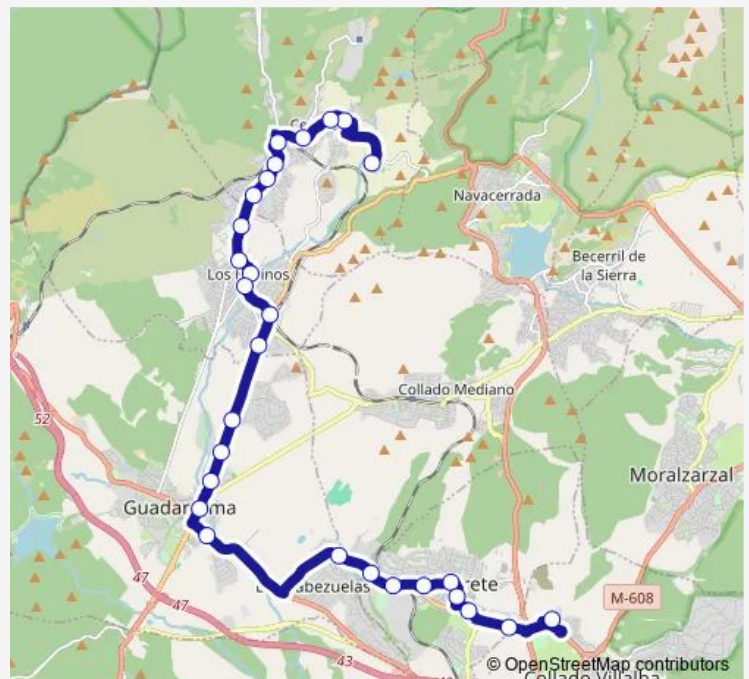

Real-Pza.España

Real-Hermanos Molero

Ctra.M622-Urb.Monte Pinar

**Route schedule**

Hospital General DE Villalba — C°dehesilla Y Rodeo-Instituto

Monday 06:30-21:05

Tuesday 06:30-21:05

Wednesday 06:30-21:05

Thursday 06:30-21:05

Friday 06:30-21:05

Saturday 06:30-14:15

Sunday —

**Route info**

Direction: Hospital General DE Villalba

Stops: 29

Trip Duration: 0 hour 40 min

## Direction

C°dehesilla Y Rodeo-Instituto — Hospital General DE Vilalba

28 stops

[Open route schedule](#)

C°dehesilla Y Rodeo-Instituto

Av.Manuel Glez.Amezua-Ctra.M622

Av.Sierra Guadarrama-Pza.Mayor

Marquesa DE Casa López-Ctra.M622

## Route info

Direction: C°dehesilla Y Rodeo-Instituto

Stops: 28

Trip Duration: 0 hour 45 min

Maestro-Centro Cultural

Ctra.M619-Colegio

Ctra.M619-Urb.Valdencina

Hospital General DE Villalba