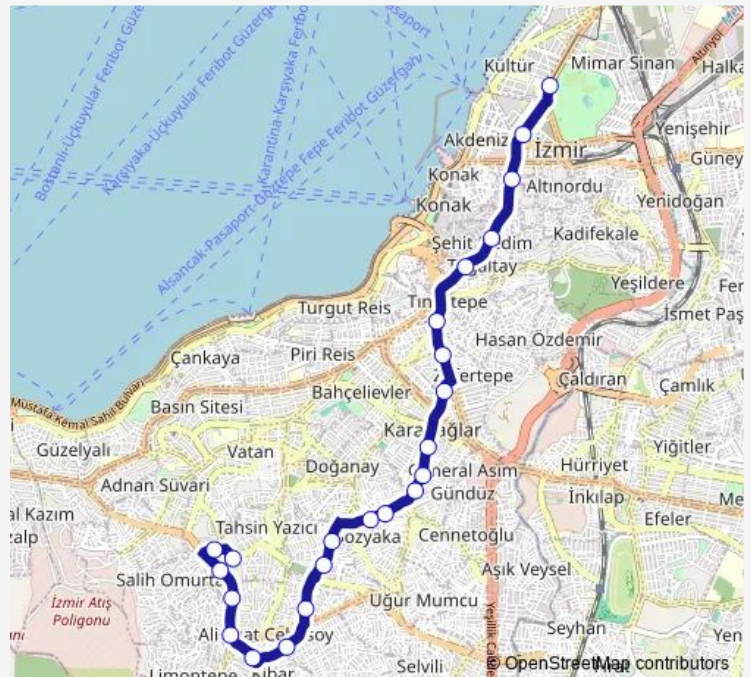

Thursday 06:00-23:40

Friday 06:00-23:40

Saturday 00:00-23:40

Sunday 00:00-23:45

Route info

Direction: Yeşilyurt

Stops: 23

Trip Duration: 0 hour 48 min

Monday 00:00-23:40

Tuesday 00:00-23:40

Wednesday 00:00-23:40

Thursday 00:00-23:40

Friday 00:00-23:40

Saturday 00:00-23:40

Sunday 00:00-23:40

Route info