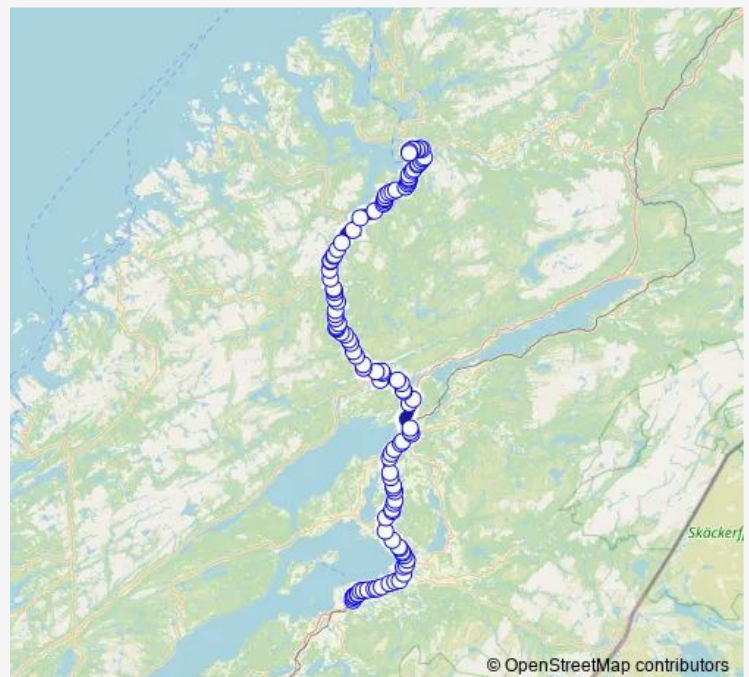

Regional Bus Service 680 Levanger - Steinkjer - Namsos

[Go to website](#)

Direction

Magneten — Namsos skystasjon

115 stops

[Open route schedule](#)

Magneten

Moan studentbolig

Levanger vgs.

Bakkegata

Sykehuset Levanger

Domus

Levanger stasjon

Stabelvollen

Røstadlia nedre

Røstadlia øvre

Seterkorsen

Sørholt

Mule

Grønnlia

Rinnleiret

Rinnbrua

Fættan

Ørmelen

Sulkrysset

Verdalsøra ungdomsskole

Ydsedalen

Route schedule

Magneten — Namsos skystasjon

Monday 06:20-21:33

Tuesday 06:20-21:33

Wednesday 06:20-21:33

Thursday 06:20-21:33

Friday 06:20-21:33

Saturday 09:33-17:33

Sunday 11:33-21:33

Route info

Direction: Magneten

Stops: 115

Trip Duration: 2 hour 28 min

■ 680 — Levanger - Steinkjer - Namsos

BusMaps