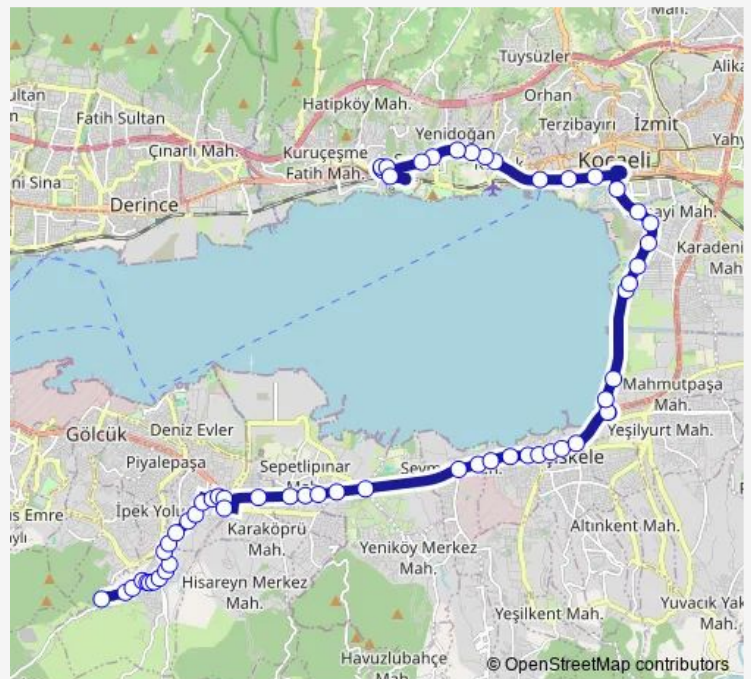

Friday 06:40-19:30

Saturday 06:40-19:30

Sunday —

**Route info**

Direction: GARAJ DEPOLAMA ALANI 1

Stops: 50

Trip Duration: 0 hour 38 min

■ 680 — İhsaniye-Seymen-İzmit(Yeni Yol)

## Route info

Direction: İhsaniye Depolama Alanı

Stops: 58

Trip Duration: 0 hour 41 min

Yeniköy Kavşađı 1

Bahçecik Seymen 1

Borusan İlkokulu

Keskin