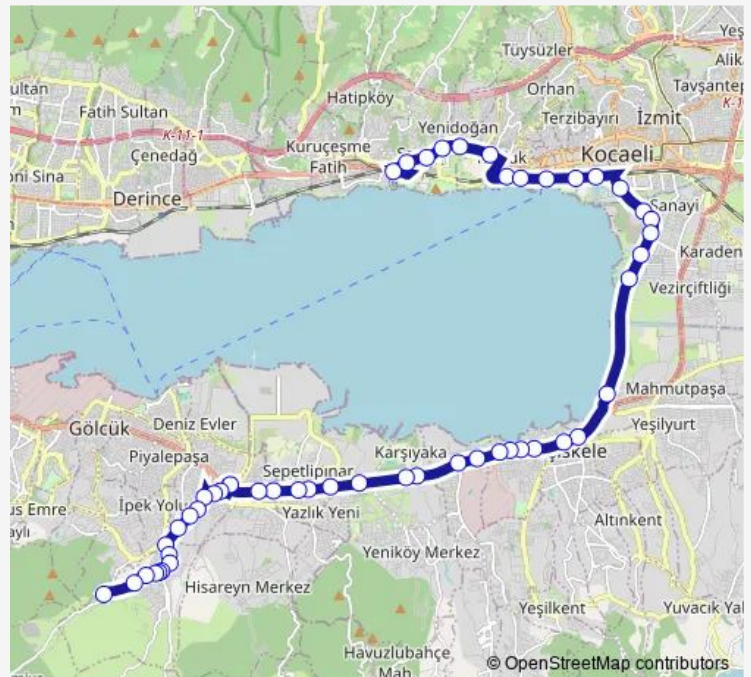

Thursday 07:40-20:30

Friday 07:40-20:30

Saturday 07:40-20:30

Sunday —

Route info

Direction: İhsaniye Depolama Alanı 1

Stops: 58

Trip Duration: 0 hour 41 min