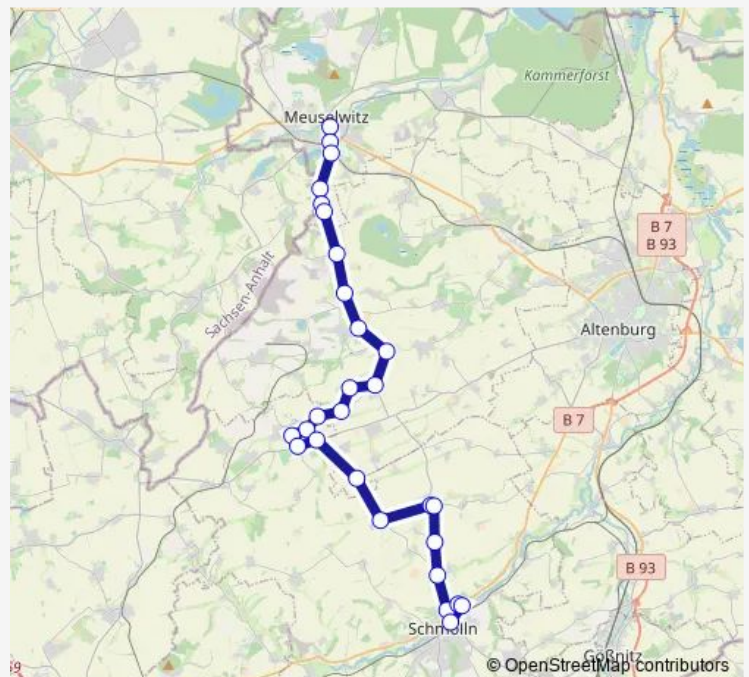

Bohra (Schmölln)

Trebula (Altkirchen)

Abzweig Gimmel (Altkirchen)

Drogen

Mohlis (Drogen)

Wildenbörten, Abzweig Mohlis

Dobra (b. Schmölln)

Route schedule

Schmölln (Thür.), Bahnhof (Bus) — Dobra (b. Schmölln)

Monday —

Tuesday —

Wednesday —

Thursday —

Friday 11:40

Saturday —

Sunday —

Route info

Direction: Schmölln (Thür.), Bahnhof (Bus)

Stops: 11

Trip Duration: 0 hour 20 min

Direction

Schmölln (Thür.), Bahnhof (Bus) — Meuselwitz (Thür.), Busplatz

29 stops

[Open route schedule](#)

Thursday 07:27

Friday 07:27

Saturday —

Sunday —

Route info

Direction: Altkirchen (Thür.), Wendeschleife

Stops: 7

Trip Duration: 0 hour 11 min