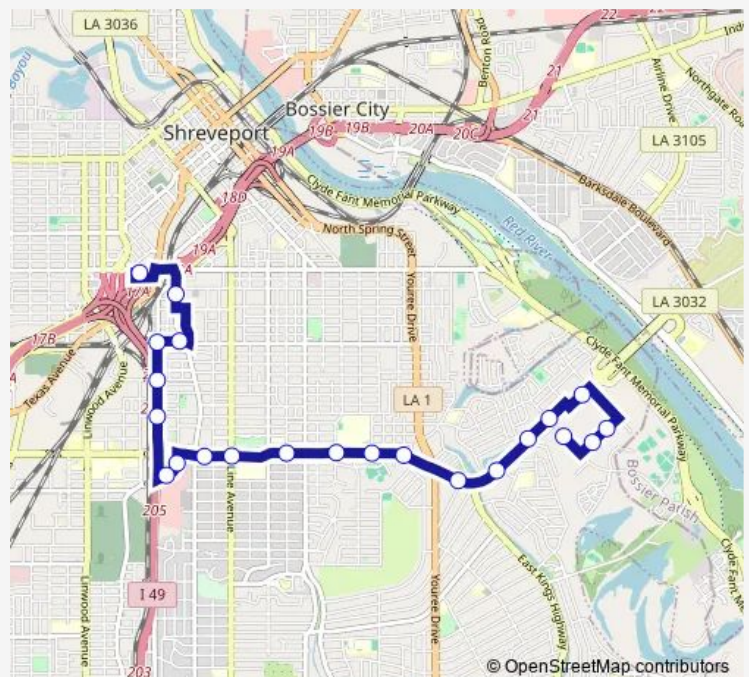

Mall St. Vincent & St. Vincent Ave (Inbound)

Southern Ave & Wilkerson St (Inbound)

Southern Ave & Dalzell St (Inbound)

Southern Ave & Olive St (Inbound)

Olive St & Fairfield Ave (Inbound)

Fairfield Ave & Jacobs (Inbound)

Route schedule

S'port-Barksdale & Knight St (Outbound) — Sportran Intermodal Terminal

Monday 06:19-17:44

Tuesday 06:19-17:44

Wednesday 06:19-17:44

Thursday 06:19-17:44

Friday 06:19-17:44

Saturday —

Sunday —

Route info

Direction: S'port-Barksdale & Knight St (Outbound)

Stops: 22

Trip Duration: 0 hour 24 min

Route 11 — 11 - Kings Highway

Direction

Sportran Intermodal Terminal — S'port-Barksdale & Knight St (Outbound)

18 stops

[Open route schedule](#)

Sportran Intermodal Terminal

Fairfield Ave & Jacobs St (Outbound)

Fairfield Ave & Olive St (Outbound)

Olive St & Southern Ave (Outbound)

Southern Ave & Dalzell St (Outbound)