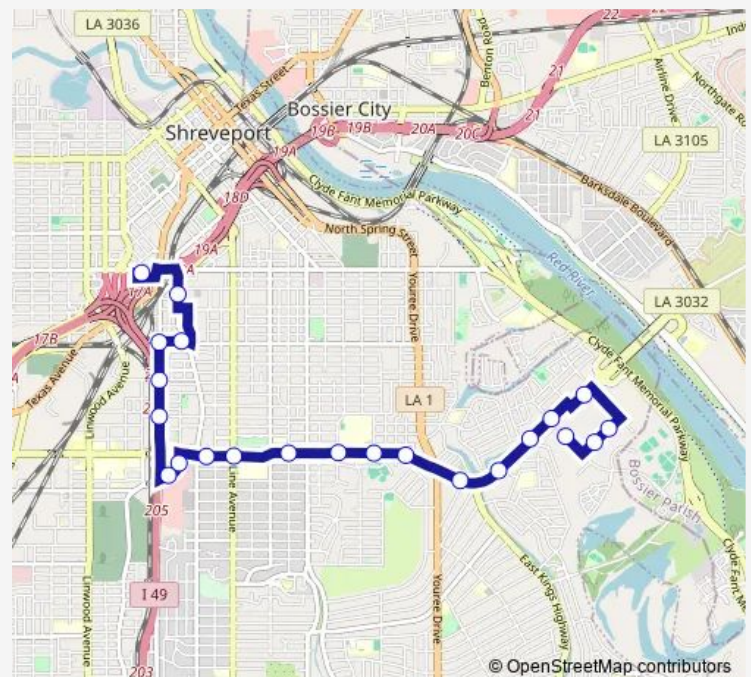

Mall St. Vincent & St. Vincent Ave (Inbound)

Southern Ave & Wilkerson St (Inbound)

Southern Ave & Dalzell St (Inbound)

Southern Ave & Olive St (Inbound)

Olive St & Fairfield Ave (Inbound)

Fairfield Ave & Jacobs (Inbound)

### Route schedule

S'port-Barksdale & Knight St (Outbound) — Sportran Intermodal Terminal

Monday	06:19-17:44
Tuesday	06:19-17:44
Wednesday	06:19-17:44
Thursday	06:19-17:44
Friday	06:19-17:44
Saturday	—
Sunday	—

### Route info

Direction: S'port-Barksdale & Knight St (Outbound)

Stops: 22

Trip Duration: 0 hour 24 min

Route 11 — 11 - Kings Highway

## Direction

Sportran Intermodal Terminal — S'port-Barksdale & Knight St (Outbound)

18 stops

[Open route schedule](#)

Sportran Intermodal Terminal

Fairfield Ave & Jacobs St (Outbound)

Fairfield Ave & Olive St (Outbound)