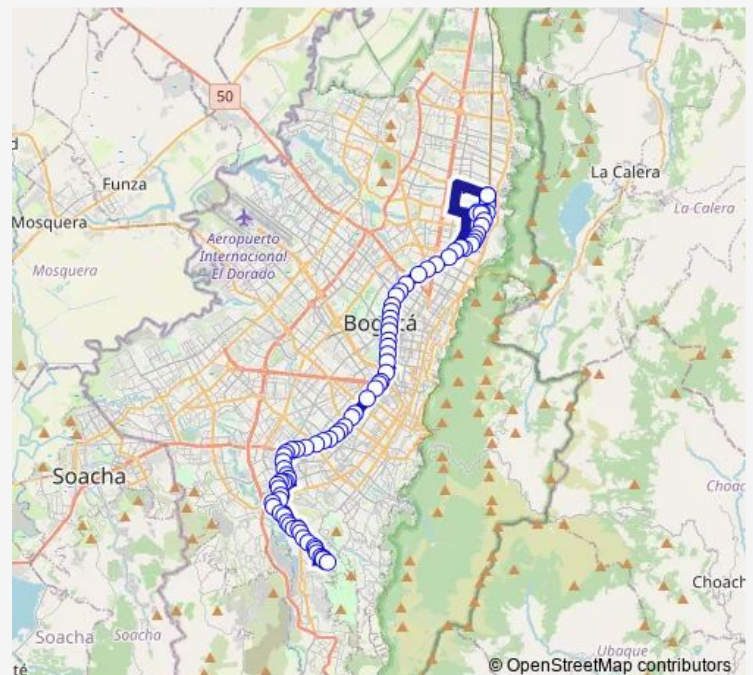

DG 92 - TV 20

### Route schedule

AC 134 - KR 9b — AC 134 - KR 9b

Monday —

Tuesday —

Wednesday —

Thursday —

Friday —

Saturday —

### Route info

Direction: AC 134 - KR 9b

Stops: 84

Trip Duration: 3 hour 15 min

AV. NQS - CL 89a

AV. NQS - CL 86

AV. NQS - CL 76

AV. NQS - CL 71

## Route info

Direction: AC 134 - KR 9b

Stops: 6

Trip Duration: 2 hour 35 min

**Direction**

AK 9 - AC 134 Country — AK 9 - AC 134 Country

81 stops

[Open route schedule](#)