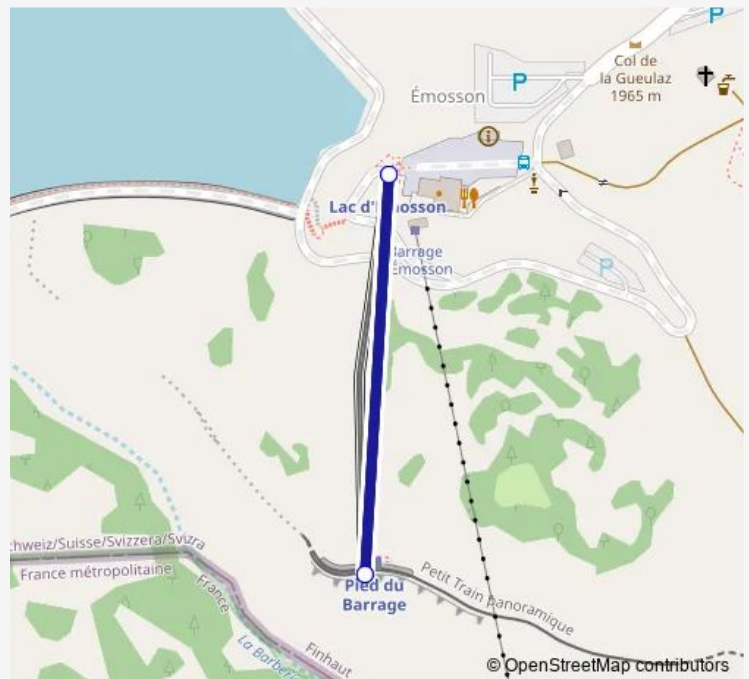

Funicular 317 FUN 317

[Go to website](#)**Direction**

Pied du barrage — Lac d'Emosson Minifunic

2 stops

[Open route schedule](#)

Pied du barrage

Lac d'Emosson Minifunic

Route schedule

Pied du barrage — Lac d'Emosson Minifunic

Monday	13:00
Tuesday	13:00
Wednesday	13:00
Thursday	13:00
Friday	13:00
Saturday	13:00
Sunday	13:00

Route info

Direction: Pied du barrage

Stops: 2

Trip Duration: 0 hour 5 min

■ 317 — FUN 317

BusMaps

317 Funicular time schedules and route maps are available in an offline PDF at busmaps.com. Use the busmaps.com website to see live bus times, train schedule or subway schedule, and step-by-step directions for all public transit in Martigny-Ville