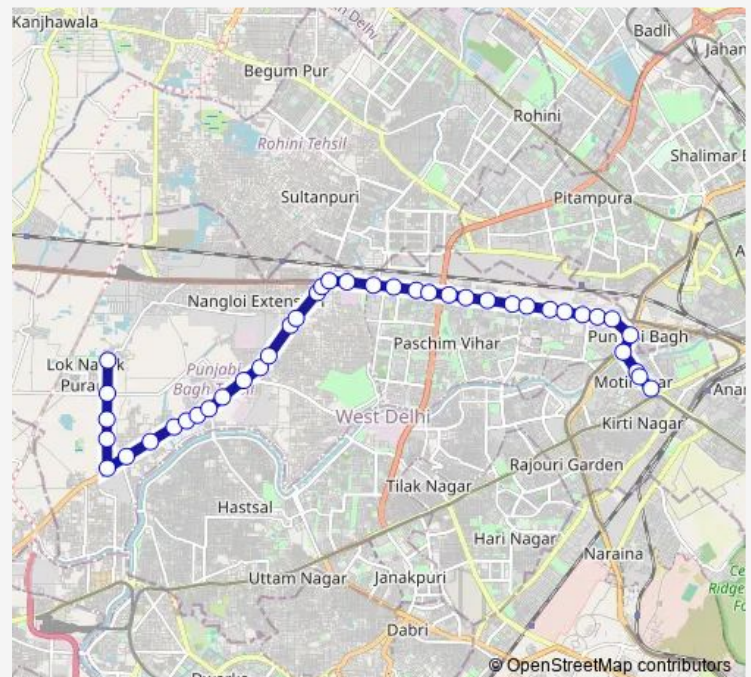

Nangloi (Najafgarh Road)

Sultan Puri Crossing

Maha Raja Surajmal Stadium

Route schedule

Bakkargarh Village — Karampura Terminal

Monday 05:00-22:12

Tuesday 05:00-22:12

Wednesday 05:00-22:12

Thursday 05:00-22:12

Friday 05:00-22:12

Saturday 05:00-22:12

Sunday 05:00-22:12

Route info

Direction: Bakkargarh Village

Stops: 40

Trip Duration: 1 hour 10 min

■ 931down

BusMaps

Jwala Puri Nangloi Depot

Inder Enclave

Udyog Nagar

Peera Garhi Metro Station

Peera Garhi Chowk

Paschim Vihar Super Bazar (West Metro Station)