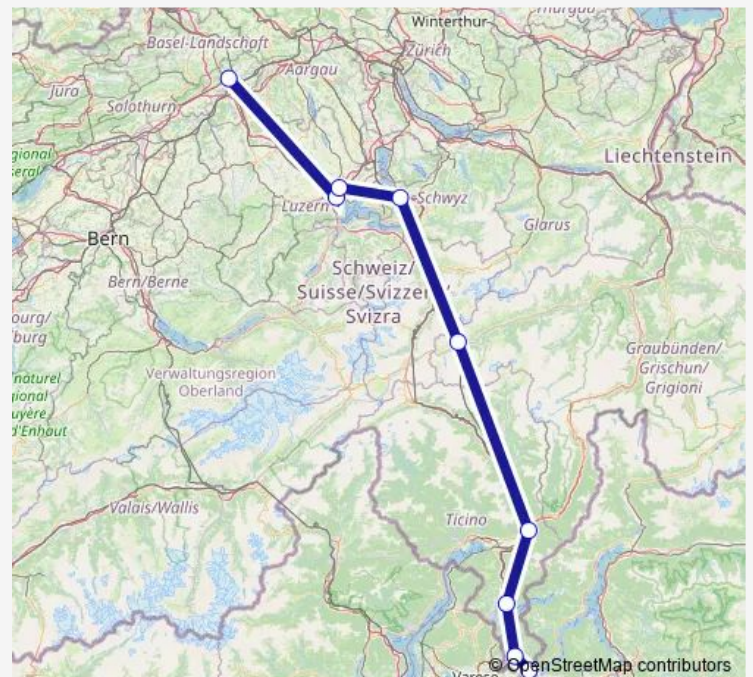

Rail Ic21 IC 21

[Go to website](#)

Direction

Olten — Chiasso

9 stops

[Open route schedule](#)

Olten

Luzern

Rotsee

Arth-Goldau

Gotthard-Basistunnel

Bellinzona

Lugano

Mendrisio

Chiasso

Route schedule

Olten — Chiasso

Monday	—
Tuesday	—
Wednesday	—
Thursday	—
Friday	—
Saturday	21:30
Sunday	—

Route info

Direction: Olten

Stops: 9

Trip Duration: 3 hour 0 min

Ic21 — IC 21

Direction

Olten — Chiasso

9 stops

[Open route schedule](#)

Olten

Luzern

Rotsee

Arth-Goldau

Gotthard-Basistunnel