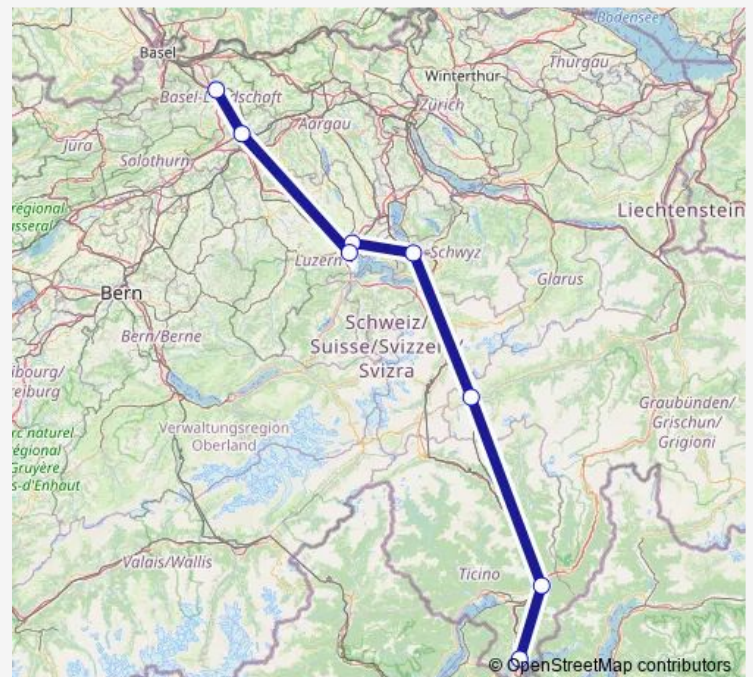

Direction

Lugano — Sissach

8 stops

[Open route schedule](#)

- Lugano
- Bellinzona
- Gotthard-Basistunnel
- Arth-Goldau
- Rotsee
- Luzern
- Olten
- Sissach

Route schedule

Lugano — Sissach

Monday	—
Tuesday	—
Wednesday	—
Thursday	—
Friday	—
Saturday	—
Sunday	22:02

Route info

Direction: Lugano

Stops: 8

Trip Duration: 2 hour 49 min

lc21 Rail time schedules and route maps are available in an offline PDF at busmaps.com. Use the busmaps.com website to see live bus times, train schedule or subway schedule, and step-by-step directions for all public transit in Luzern

The schedule is provided in the local timezone. Times with "(+1)" indicate departures on the next day.

PDF file created on 2025-01-31

2024 BusMaps.com - All Rights Reserved