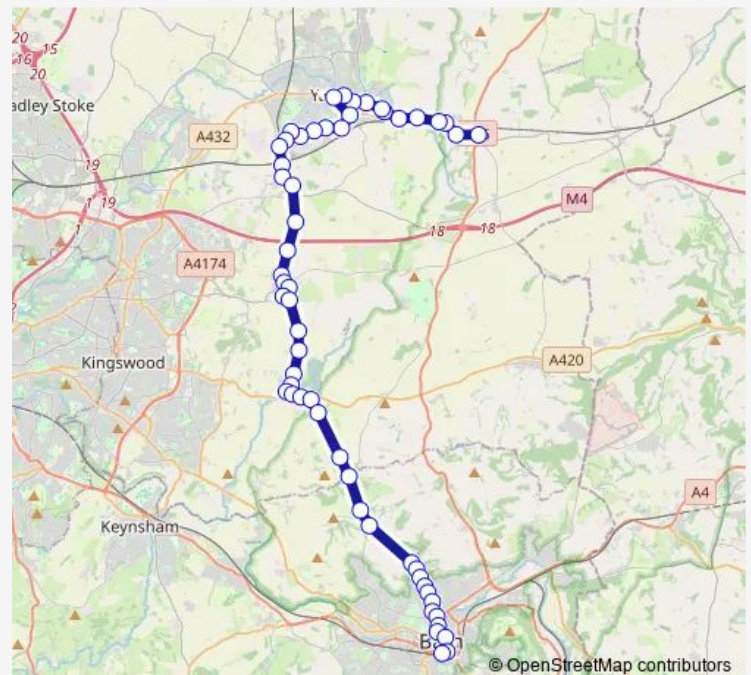

Beach Farm Turn

Tracy Park

Oldbury Lane

Route schedule

Bus Station — The Cross Hands

Monday 07:30

Tuesday 07:30

Wednesday 07:30

Thursday 07:30

Friday 07:30

Saturday —

Sunday —

Route info

Direction: Bus Station

Stops: 61

Trip Duration: 1 hour 8 min