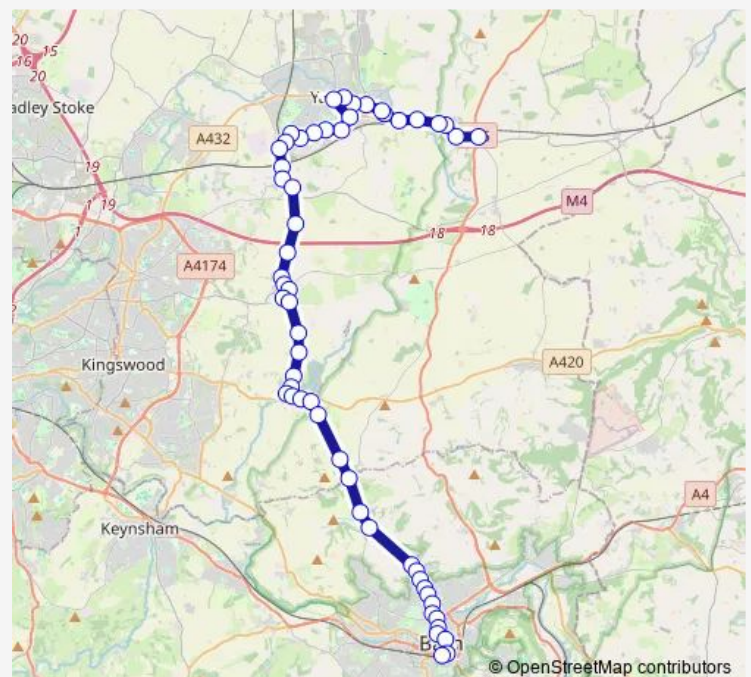

Beach Farm Turn

Tracy Park

Oldbury Lane

Route schedule

Bus Station — The Cross Hands

Monday 07:30

Tuesday 07:30

Wednesday 07:30

Thursday 07:30

Friday 07:30

Saturday —

Sunday —

Route info

Direction: Bus Station

Stops: 61

Trip Duration: 1 hour 8 min