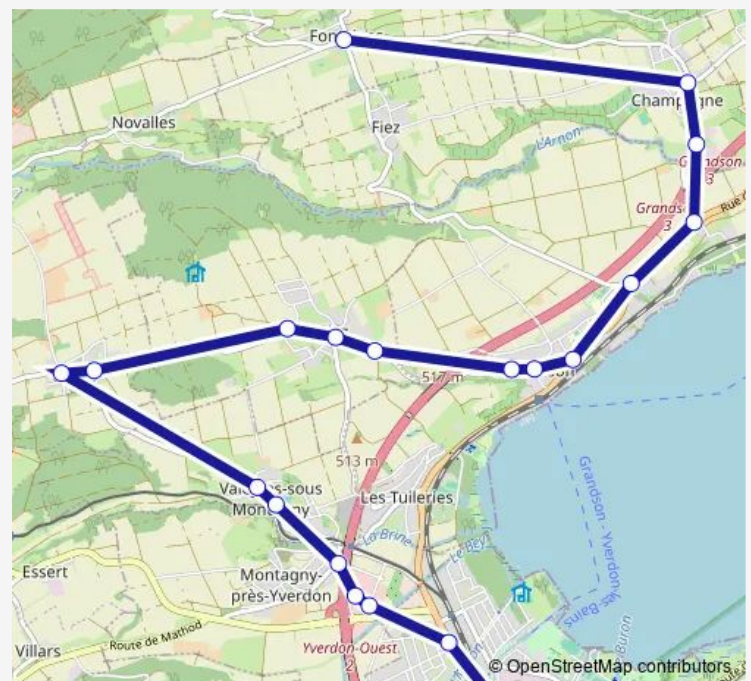

Bus 620 B 620

[Go to website](#)

Direction

Yverdon-les-Bains, gare — Fontaines-sur-Grandson, collège

21 stops

[Open route schedule](#)

Yverdon-les-Bains, gare

Yverdon, Quai de la Thièle

Champagne, Le Moulin

Champagne, collège

Fontaines-sur-Grandson, collège

Route schedule

Yverdon-les-Bains, gare — Fontaines-sur-Grandson, collège

Monday 12:55

Tuesday 12:55

Wednesday 12:55

Thursday 12:55

Friday 12:55

Saturday —

Sunday —

Route info

Direction: Yverdon-les-Bains, gare

Stops: 21

Trip Duration: 0 hour 41 min

620 — B 620

620 Bus time schedules and route maps are available in an offline PDF at busmaps.com. Use the busmaps.com website to see live bus times, train schedule or subway schedule, and step-by-step directions for all public transit in Yverdon-les-Bains