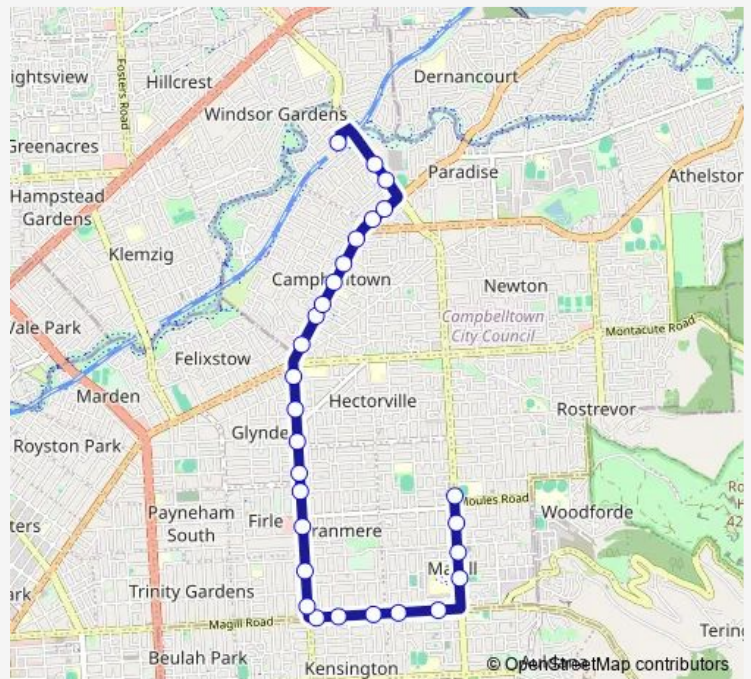

- Zone I Paradise Interchange - North West side
- Stop 25A Darley Rd - East side
- Stop 25 Darley Rd - North East side
- Stop 25 Lower North East Rd - South East side
- Stop 24 Lower North East Rd - South East side
- Stop 23 Lower North East Rd - South East side
- Stop 22 Lower North East Rd - East side
- Stop 21 Lower North East Rd - East side
- Stop 20 Lower North East Rd - South East side
- Stop 19 Lower North East Rd - South East side
- Stop 18 / 18C Lower North East Rd - South East side
- Stop 18B Glynburn Rd - East side
- Stop 18A Glynburn Rd - East side
- Stop 18 Glynburn Rd - East side
- Stop 17 Glynburn Rd - East side
- Stop 16E Glynburn Rd - East side
- Stop 16 / 16D Glynburn Rd - East side
- Stop 16C Glynburn Rd - East side
- Stop 16B Glynburn Rd - East side
- Stop 14 Magill Rd - North side

**Route schedule**

Zone I Paradise Interchange - North West side — Stop 21B St Bernards Rd - West side

Monday	07:58
Tuesday	07:58
Wednesday	07:58
Thursday	07:58
Friday	07:58
Saturday	—
Sunday	—

**Route info**

Direction: Zone I Paradise Interchange - North West side

Stops: 28

Trip Duration: 0 hour 32 min

620 — Paradise Interchange to Morialta Secondary College

Stop 15 Magill Rd - North side

Stop 16 Magill Rd - North side

## Route info

Direction: Stop 21B St Bernards Rd - East side

Stops: 28

Trip Duration: 0 hour 29 min

Stop 24 Lower North East Rd - North West side

Stop 25 Darley Rd - South West side

Stop 25A Darley Rd - West side