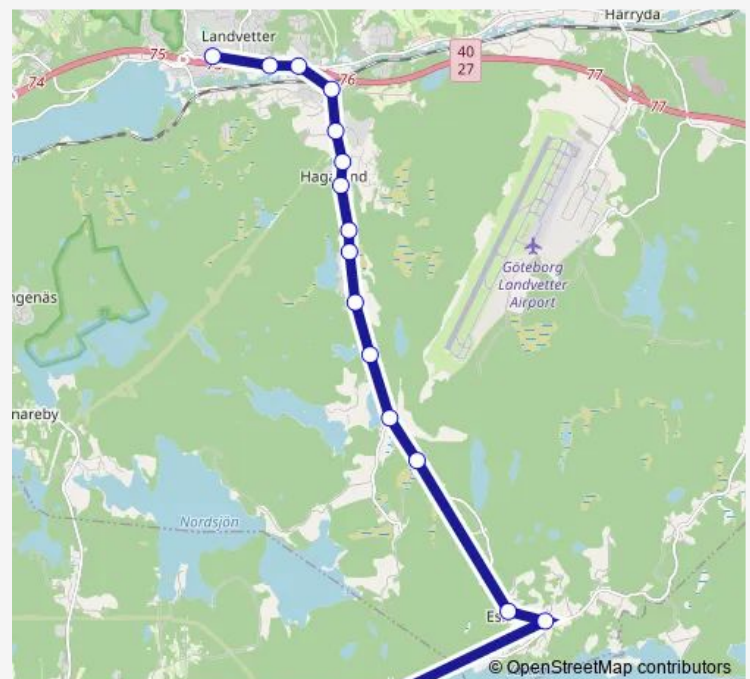

## Route schedule

Landvetter resecentrum — Inseros

Monday 06:45-18:38

Tuesday 06:45-18:38

Wednesday 06:45-18:38

Thursday 06:45-18:38

Friday 06:45-18:38

Saturday —

## Route info

Direction: Landvetter resecentrum

Stops: 16

Trip Duration: 0 hour 20 min

620

BusMaps