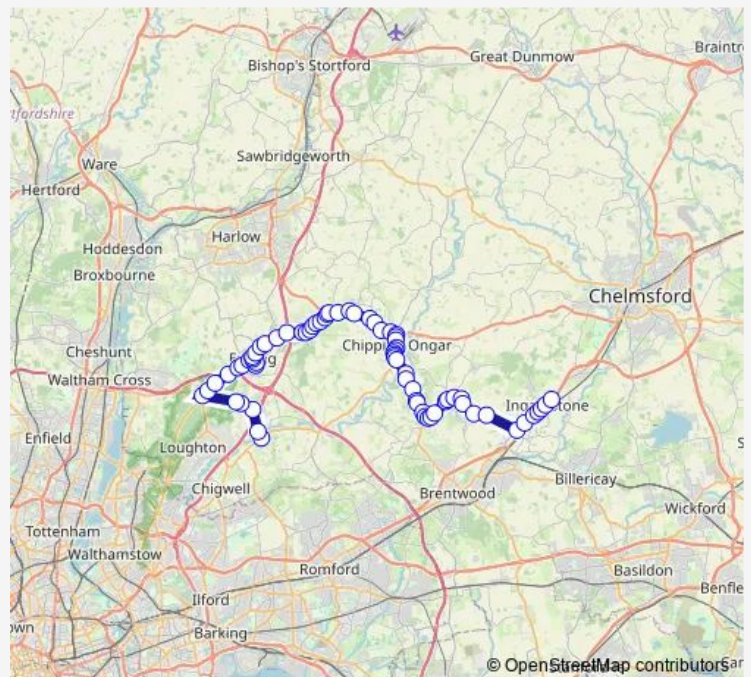

Council Offices

Maltings Lane

St Margaret's Hospital - main Rd

Route schedule

Roding Hall — Seymour Field

Monday 06:58

Tuesday 06:58

Wednesday 06:58

Thursday 06:58

Friday 06:58

Saturday —

Sunday —

Route info

Direction: Roding Hall

Stops: 72

Trip Duration: 1 hour 32 min

620 — Abridge - Ingatestone

Coopersale Turning

Woodside

Hurricane Way

Park Close

The Kings Head

Elm Gardens

Emberson Way