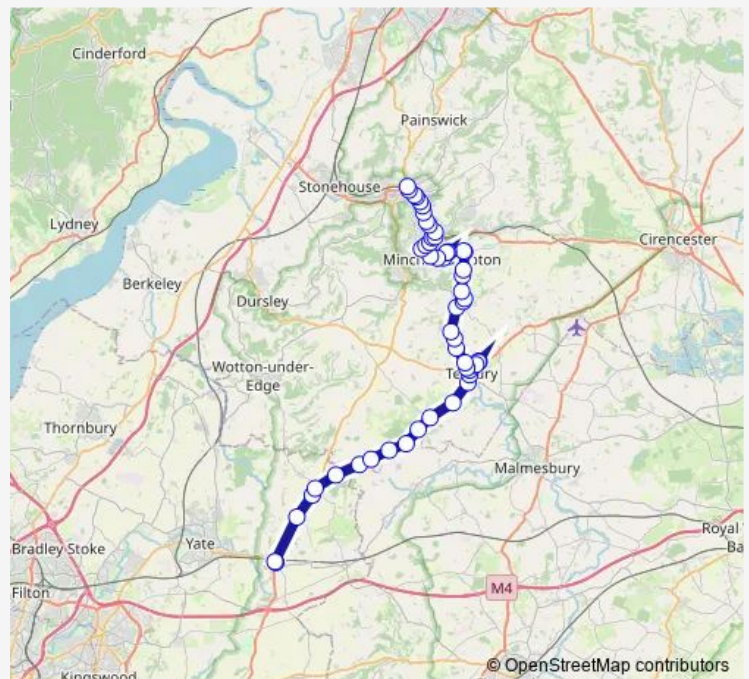

### Route schedule

The Cross Hands — Merrywalks

Monday 07:08-18:55

Tuesday 07:08-18:55

Wednesday 07:08-18:55

Thursday 07:08-18:55

Friday 07:08-18:55

Saturday 07:08-18:55

### Route info

Direction: The Cross Hands

Stops: 54

Trip Duration: 1 hour 9 min

620 — Stroud - Old Sodbury

Lowfield Road

Main Street Turn

Upton Gables