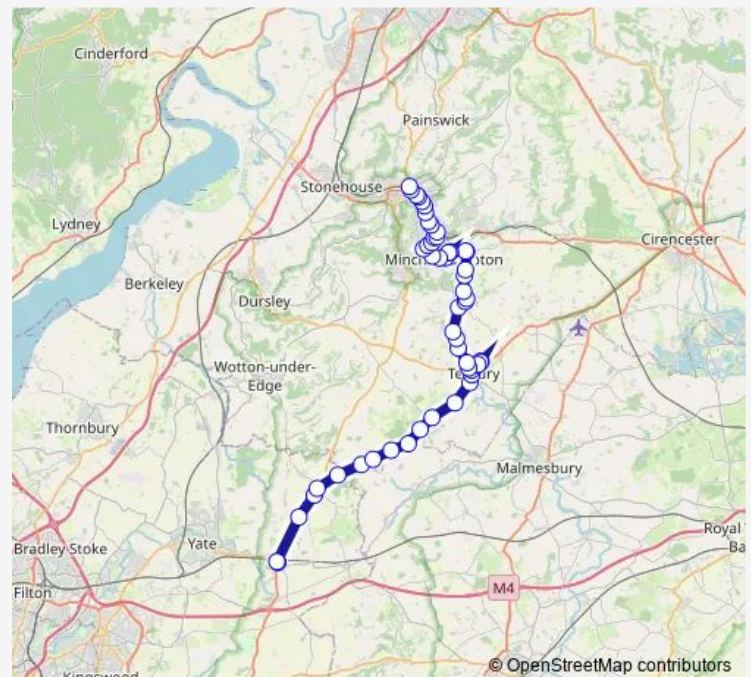

### Route schedule

The Cross Hands — Merrywalks

Monday 07:08-18:55

Tuesday 07:08-18:55

Wednesday 07:08-18:55

Thursday 07:08-18:55

Friday 07:08-18:55

Saturday 07:08-18:55

### Route info

Direction: The Cross Hands

Stops: 54

Trip Duration: 1 hour 9 min

620 — Stroud - Old Sodbury

BusMaps

Lowfield Road

Main Street Turn